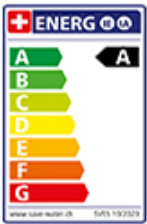

Gessi Segno

[> Web link](#)**Serie**

Gessi Segno

Version

Side Lever C

Manufacturer ID

60672.299

Article no.

Label Swiss Energy

**Pivoting Range**

360°

Flow Rate

8.00 (l / min (3bar))

Type of spout

Spout with nylon hose

Water connection