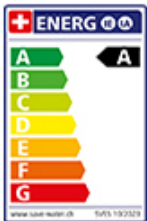

Gessi Segno

[> Web link](#)**Serie**

Gessi Segno

Version

Side Lever C

Manufacturer ID

60672.299

Article no.

Label Swiss Energy

**Pivoting Range**

360°

Flow Rate

8.00 (l / min (3bar))

Type of spout

Spout with nylon hose

Water connection