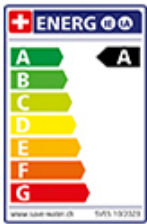

## Gessi Segno

[> Web link](#)**Serie**

Gessi Segno

**Version**

Side Lever C

**Manufacturer ID**

60672.299

**Article no.**

## Label Swiss Energy

**Pivoting Range**

360°

**Flow Rate**

8.00 (l / min (3bar))

**Type of spout**

Spout with nylon hose

**Water connection**