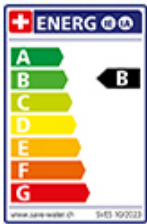

Professional spray

Surface

Powder coating black matt

Price CHF

1'083,- excl. VAT

Product description

Label Swiss Energy

**Pivoting Range**

360°

Flow Rate

10.00 (l / min (3bar))

Water connection

Flexible connecting hose

Extra

Ceramic cartridge