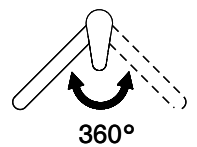

GESSI

STELO 60301

MISCELATORE LAVELLO CANNA GIREVOLE

Formato **A4**

Dis.: GPF6030100000G000

Gessi S.p.A. Parco Gessi, 13037 Serravalle Sesia (Vercelli) Italy Tel. 0039 0163 454111 Fax. 0039 0163 453150 www.gessi.com e-mail: gessi@gessi.it

This drawing by its legislation cannot be disclosed or reproduced without a written authorization released by GESSI S.p.A. - 2019 Copyright® GESSI S.p.A.