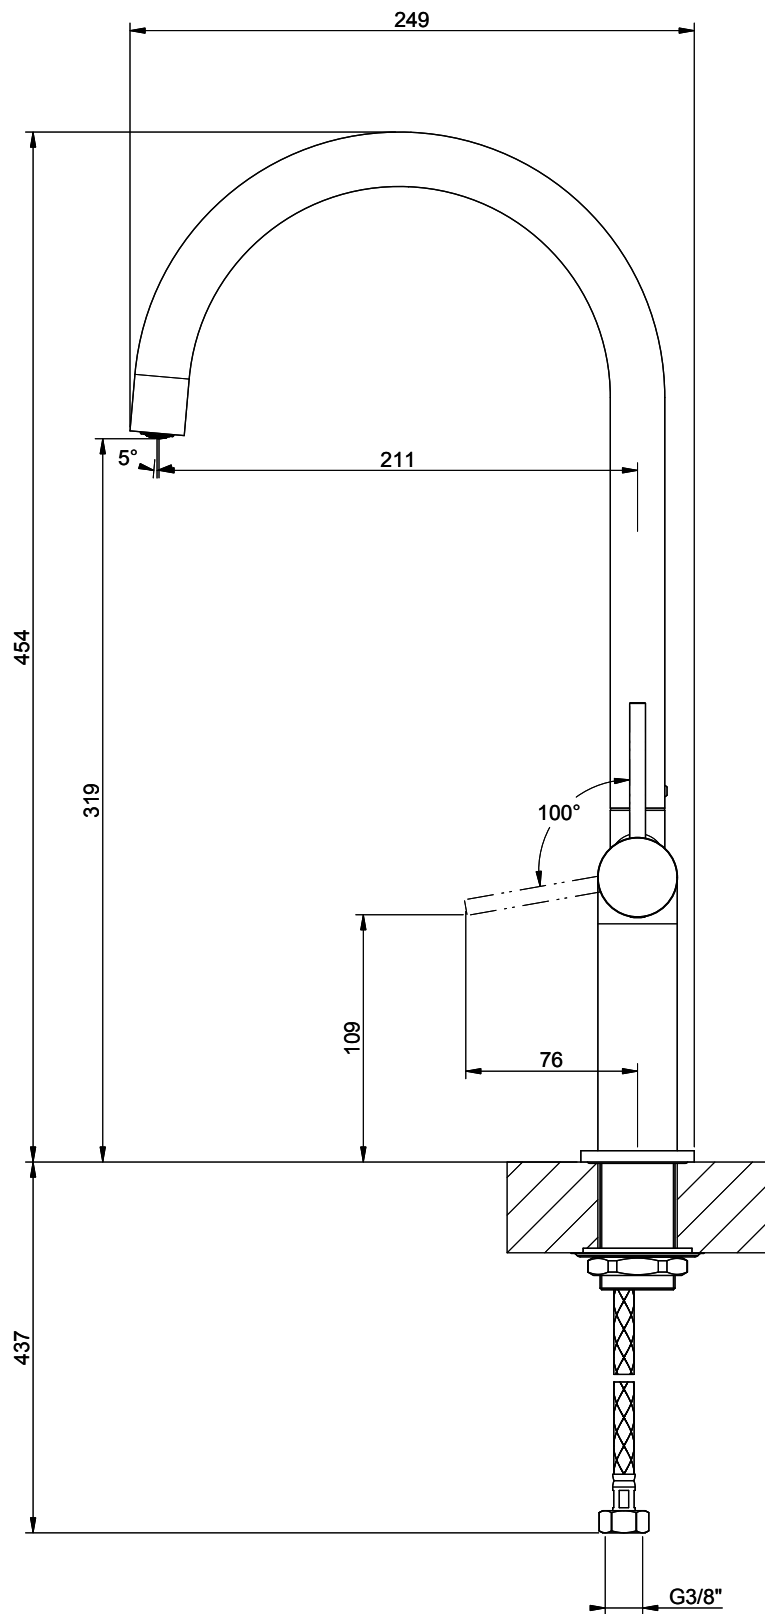

GESSI

STELO 60301

MISCELATORE LAVELLO CANNA GIREVOLE

Formato **A4**

Dis.: GPF6030100000G000

Gessi S.p.A. Parco Gessi, 13037 Serravalle Sesia (Vercelli) Italy Tel. 0039 0163 454111 Fax. 0039 0163 453150 www.gessi.com e-mail: gessi@gessi.it

This drawing by its legislation cannot be disclosed or reproduced without a written authorization released by GESSI S.p.A. - 2019 Copyright® GESSI S.p.A.