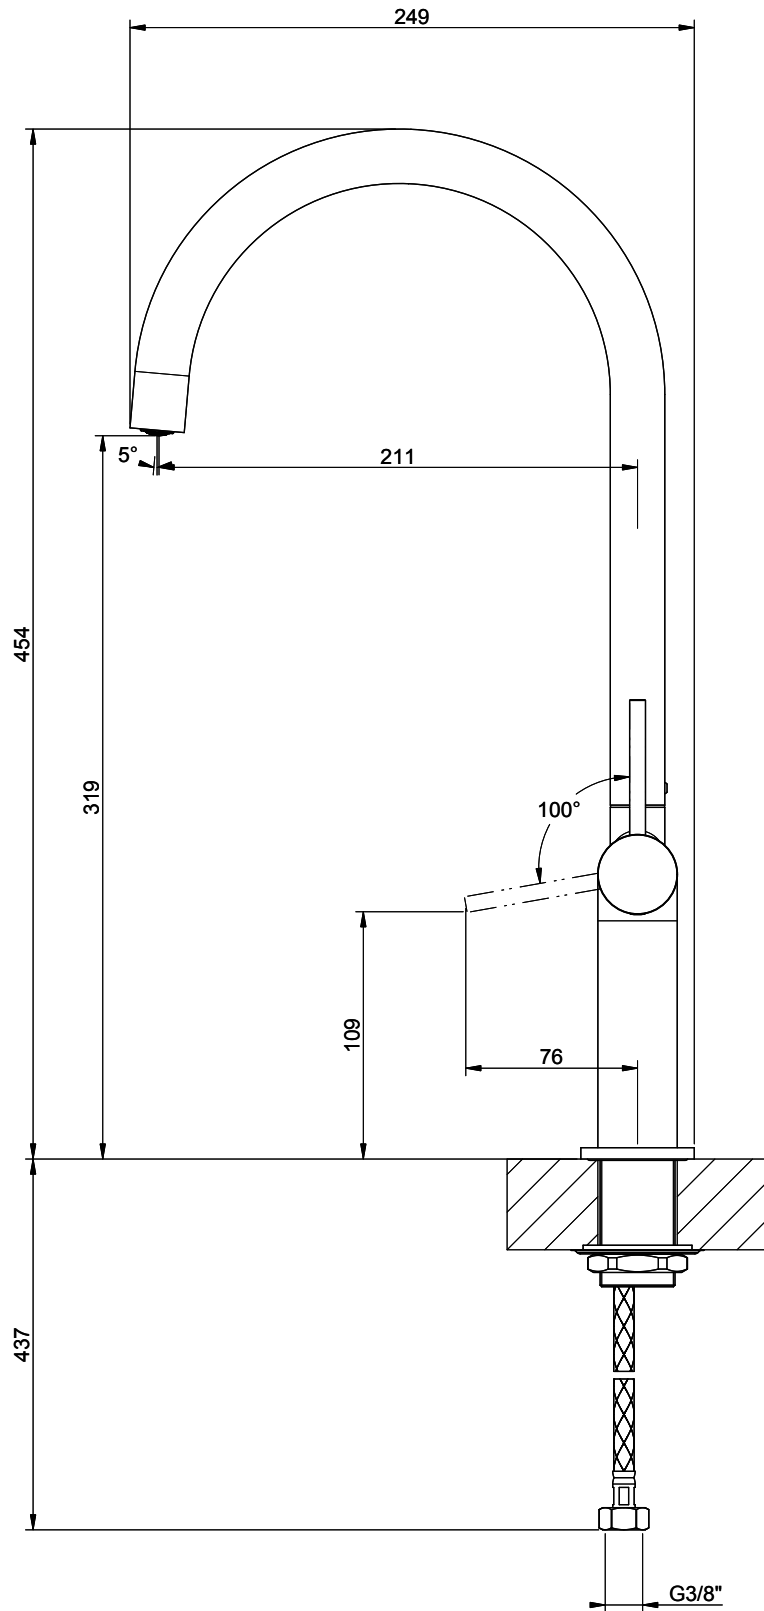

GESSI

STELO 60301

MISCELATORE LAVELLO CANNA GIREVOLE

Formato **A4**

Dis.: GPF6030100000G000

Gessi S.p.A. Parco Gessi, 13037 Serravalle Sesia (Vercelli) Italy Tel. 0039 0163 454111 Fax. 0039 0163 453150 www.gessi.com e-mail: gessi@gessi.it

This drawing by its legislation cannot be disclosed or reproduced without a written authorization released by GESSI S.p.A. - 2019 Copyright® GESSI S.p.A.