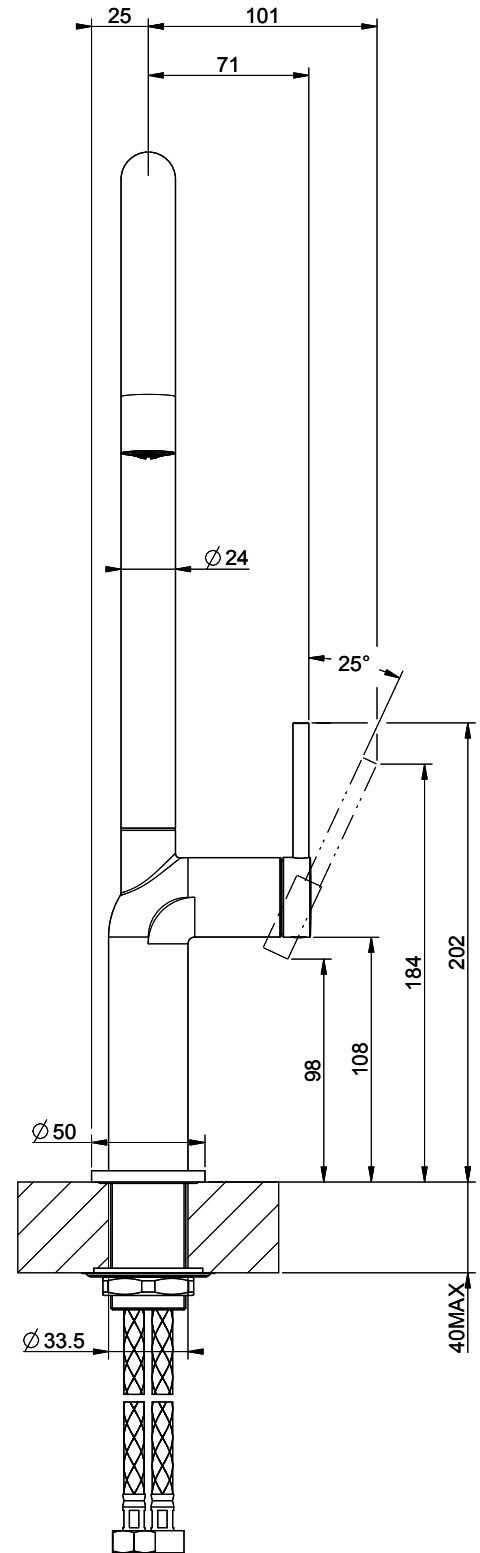

Gessi Stelo

[> Web link](#)

Serie
Gessi Stelo
Version
Side Lever C
Manufacturer ID
60301.149
Article no.
40.002.105.00

Model
Swivel spout
Surface
stainless steel finish

Price CHF
512.- excl. VAT

Product description

Label Swiss Energy

Pivoting Range
360°

Flow Rate
9.00 (l / min (3bar))

Water jet
Normal jet

Lever position
Right

Water connection
Flexible connecting hose

Extra
Ceramic cartridge

Compatible Articles

> Weblink
40.000.929.00 / CHF
336.-
Dispenser Style

> Weblink
40.001.132.00 / CHF
311.-
Dispenser Little Joe

> Weblink
40.001.313.00 / CHF
291.-
Dispenser Nano

GESSI

STELO 60301

MISCELATORE LAVELLO CANNA GIREVOLE