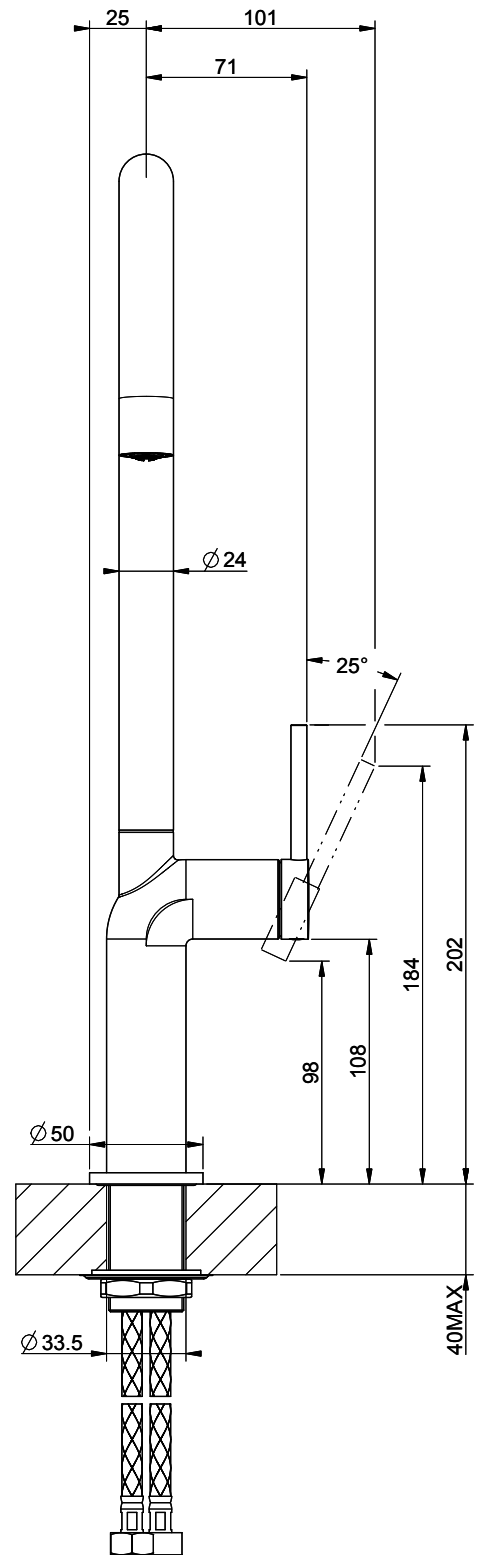

Gessi Stelo

[> Web link](#)

Serie
Gessi Stelo
Version
Side Lever C
Manufacturer ID
60301.149
Article no.
40.002.105.00

Model
Swivel spout
Surface
stainless steel finish

Price CHF
512.- excl. VAT

Product description

Label Swiss Energy

Pivoting Range
360°

Flow Rate
9.00 (l / min (3bar))

Water jet
Normal jet

Lever position
Right

Water connection
Flexible connecting hose

Extra
Ceramic cartridge

Compatible Articles

> Weblink
40.000.929.00 / CHF
336.-
Dispenser Style

> Weblink
40.001.132.00 / CHF
311.-
Dispenser Little Joe

> Weblink
40.001.313.00 / CHF
291.-
Dispenser Nano

GESSI

STELO 60301

MISCELATORE LAVELLO CANNA GIREVOLE