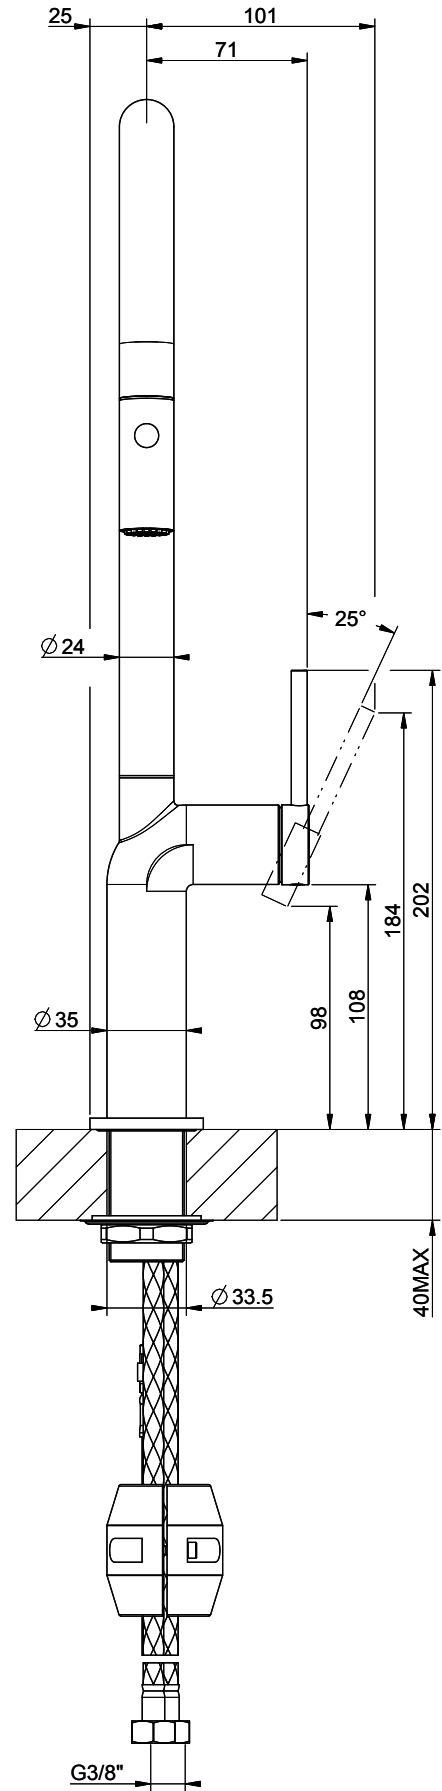

Gessi Stelo

[> Web link](#)

Serie
Gessi Stelo
Version
Side Lever C
Manufacturer ID
60303.031
Article no.
40.002.106.00

Model
Pull-out spray
Surface
Chrome

Price CHF
551.- excl. VAT

Product description

Label Swiss Energy

Pivoting Range
360°

Flow Rate
6.20 (l / min (3bar))

Water jet
Normal and spray jet

Type of spout
Spout with nylon hose

Lever position
Right

Water connection
Flexible connecting hose

Extra
Ceramic cartridge

Compatible Articles

> Weblink
40.001.131.00 / CHF
192.-
Dispenser Little Joe

> Weblink
40.001.642.00 / CHF
204.-
Dispenser Epoc

> Weblink
40.001.314.00 / CHF
155.-
Dispenser Nano

GESSI

STELO 60303

MISCELATORE LAVELLO ESTRAIBILE