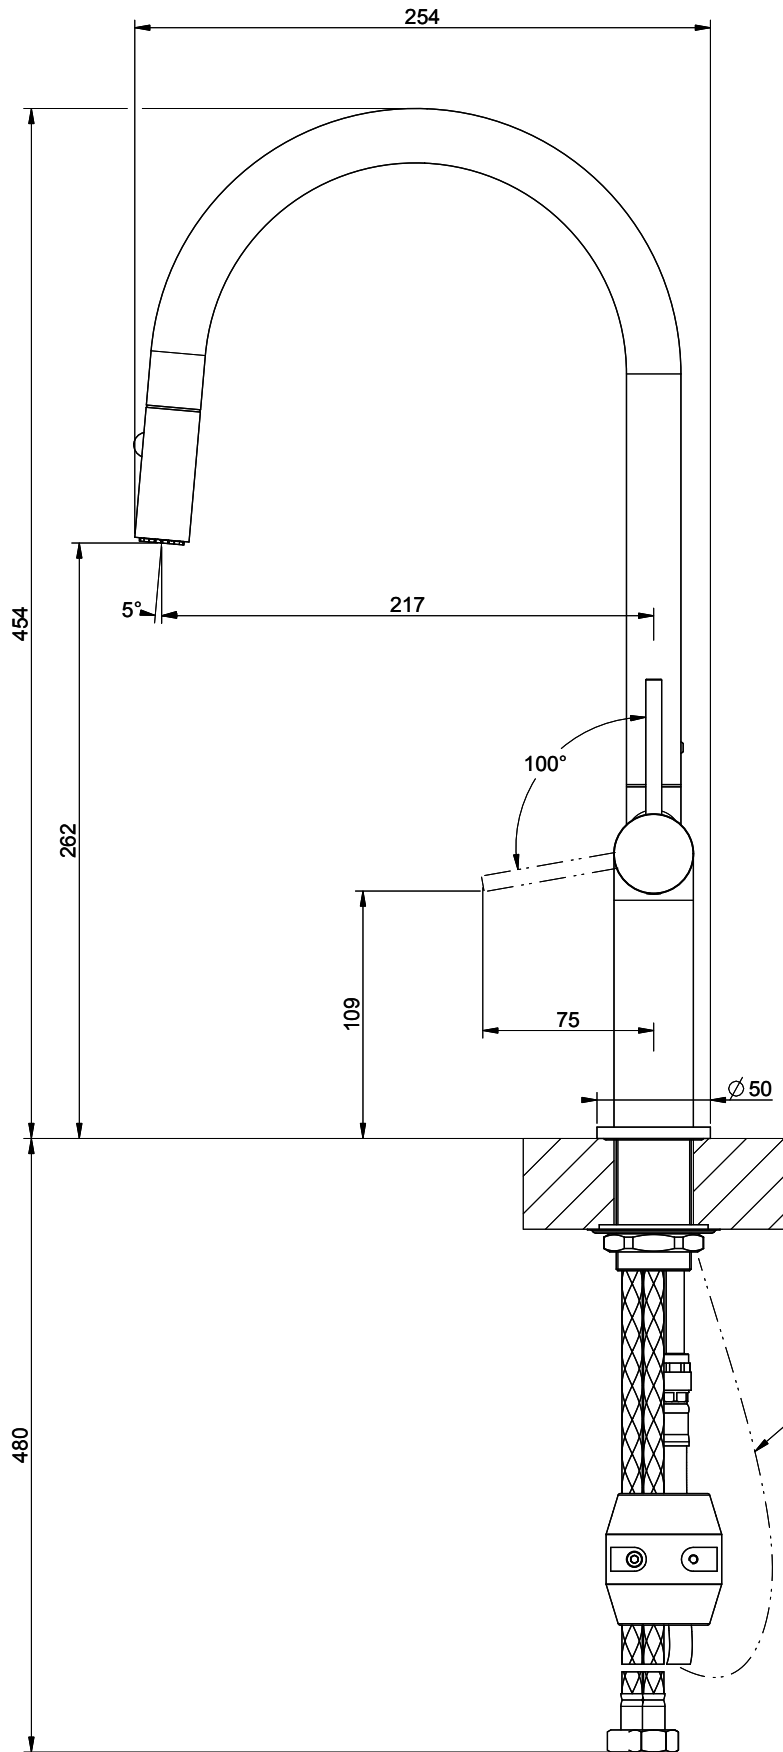

GESSI

STELO 60303

MISCELATORE LAVELLO ESTRAIBILE

Formato **A4**

Dis.: GPF603030000G000

Gessi S.p.A. Parco Gessi, 13037 Serravalle Sesia (Vercelli) Italy Tel. 0039 0163 454111 Fax. 0039 0163 453150 www.gessi.com e-mail: gessi@gessi.it

This drawing by its legislation cannot be disclosed or reproduced without a written authorization released by GESSI S.p.A. - 2019 Copyright® GESSI S.p.A.