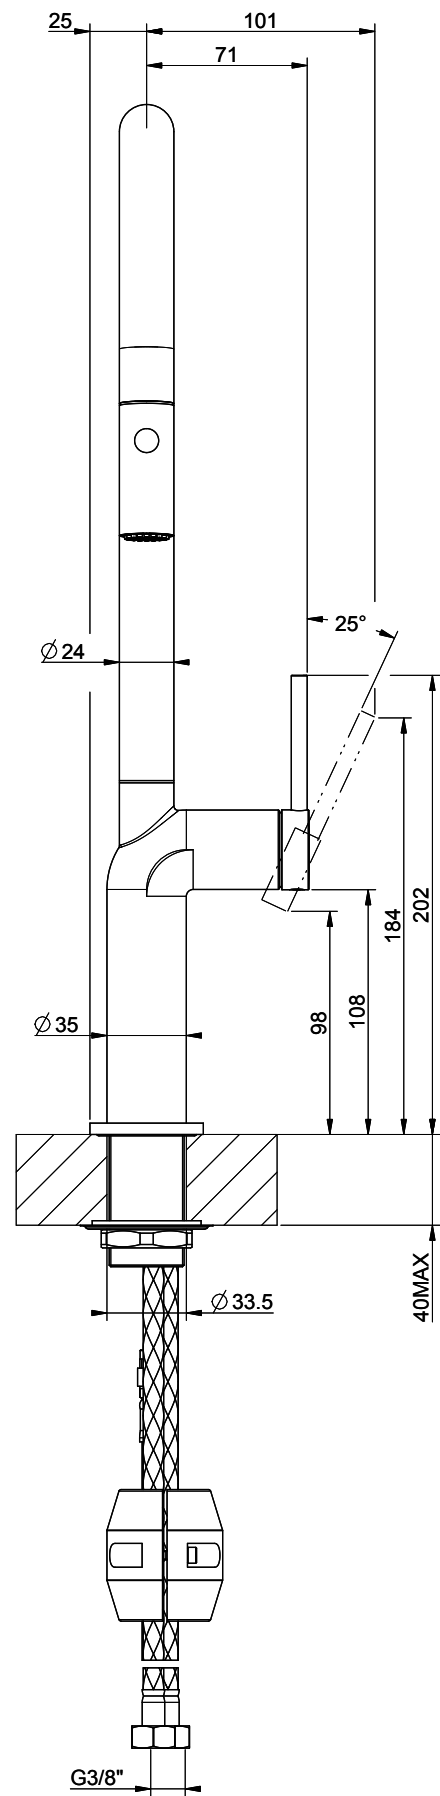

Gessi Stelo

[> Web link](#)

Serie
Gessi Stelo

Version
Side Lever C

Manufacturer ID
60303.149

Article no.
40.002.107.00

Model
Pull-out spray

Surface
stainless steel finish

Price CHF
692.- excl. VAT

Product description

Label Swiss Energy

Pivoting Range
360°

Flow Rate
6.20 (l / min (3bar))

Water jet
Normal and spray jet

Type of spout
Spout with nylon hose

Lever position
Right

Water connection
Flexible connecting hose

Extra
Ceramic cartridge

Compatible Articles

> Weblink
40.001.642.00 / CHF
204.-
Dispenser Epoc

> Weblink
40.001.314.00 / CHF
155.-
Dispenser Nano

> Weblink
40.000.927.00 / CHF
212.-
Dispenser Style