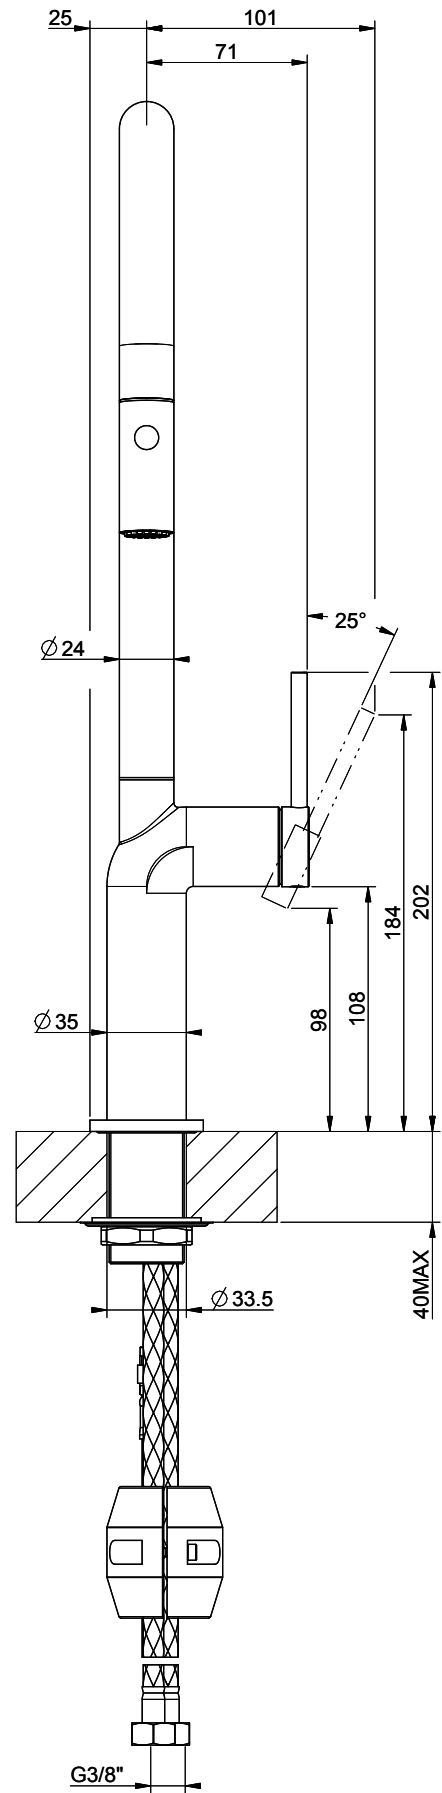

Gessi Stelo

[> Web link](#)

Serie
Gessi Stelo

Version
Side Lever C

Manufacturer ID
60303.299

Article no.
40.002.108.00

Model
Pull-out spray

Surface
Powder coating black matt

Price CHF
692.- excl. VAT

Product description

Label Swiss Energy

Pivoting Range
360°

Flow Rate
6.20 (l / min (3bar))

Water jet
Normal and spray jet

Type of spout
Spout with nylon hose

Lever position
Right

Water connection
Flexible connecting hose

Extra
Ceramic cartridge

Compatible Articles

[> Weblink](#)
40.002.155.00 / CHF
361.-
Dispenser Nano

GESSI

STELO 60303

MISCELATORE LAVELLO ESTRAIBILE

Formato **A4**