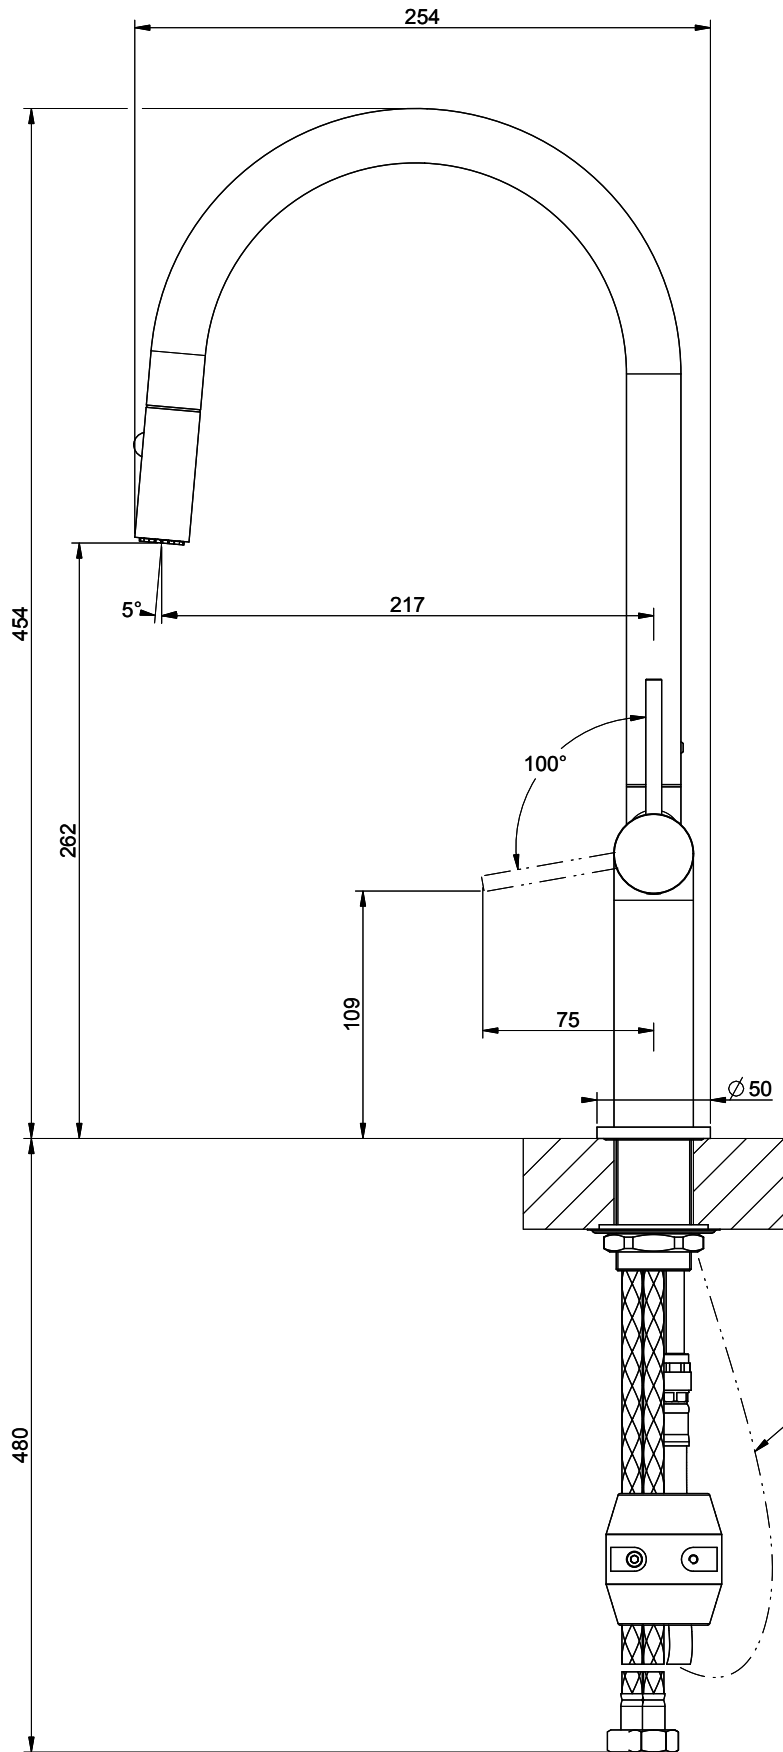

Gessi Stelo

[> Web link](#)

Serie
Gessi Stelo

Version
Side Lever C

Manufacturer ID
60303.299

Article no.
40.002.108.00

Model
Pull-out spray

Surface
Powder coating black matt

Price CHF
692.- excl. VAT

Product description

Label Swiss Energy

Pivoting Range
360°

Flow Rate
6.20 (l / min (3bar))

Water jet
Normal and spray jet

Type of spout
Spout with nylon hose

Lever position
Right

Water connection
Flexible connecting hose

Extra
Ceramic cartridge

Compatible Articles

[> Weblink](#)
40.002.155.00 / CHF
361.-
Dispenser Nano

GESSI

STELO 60303

MISCELATORE LAVELLO ESTRAIBILE

Formato **A4**