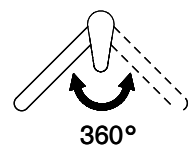

GESSI

STELO 60305

MISCELATORE LAVELLO CANNA GIREVOLE

Formato **A4**

Dis.: GPF6030500000G000

Gessi S.p.A. Parco Gessi, 13037 Serravalle Sesia (Vercelli) Italy Tel. 0039 0163 454111 Fax. 0039 0163 453150 www.gessi.com e-mail: gessi@gessi.it

This drawing by its legislation cannot be disclosed or reproduced without a written authorization released by GESSI S.p.A. - 2019 Copyright® GESSI S.p.A.