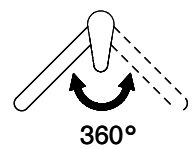

GESSI

STELO 60305

MISCELATORE LAVELLO CANNA GIREVOLE

Formato **A4**

Dis.: GPF6030500000G000

Gessi S.p.A. Parco Gessi, 13037 Serravalle Sesia (Vercelli) Italy Tel. 0039 0163 454111 Fax. 0039 0163 453150 www.gessi.com e-mail: gessi@gessi.it

This drawing by its legislation cannot be disclosed or reproduced without a written authorization released by GESSI S.p.A. - 2019 Copyright® GESSI S.p.A.