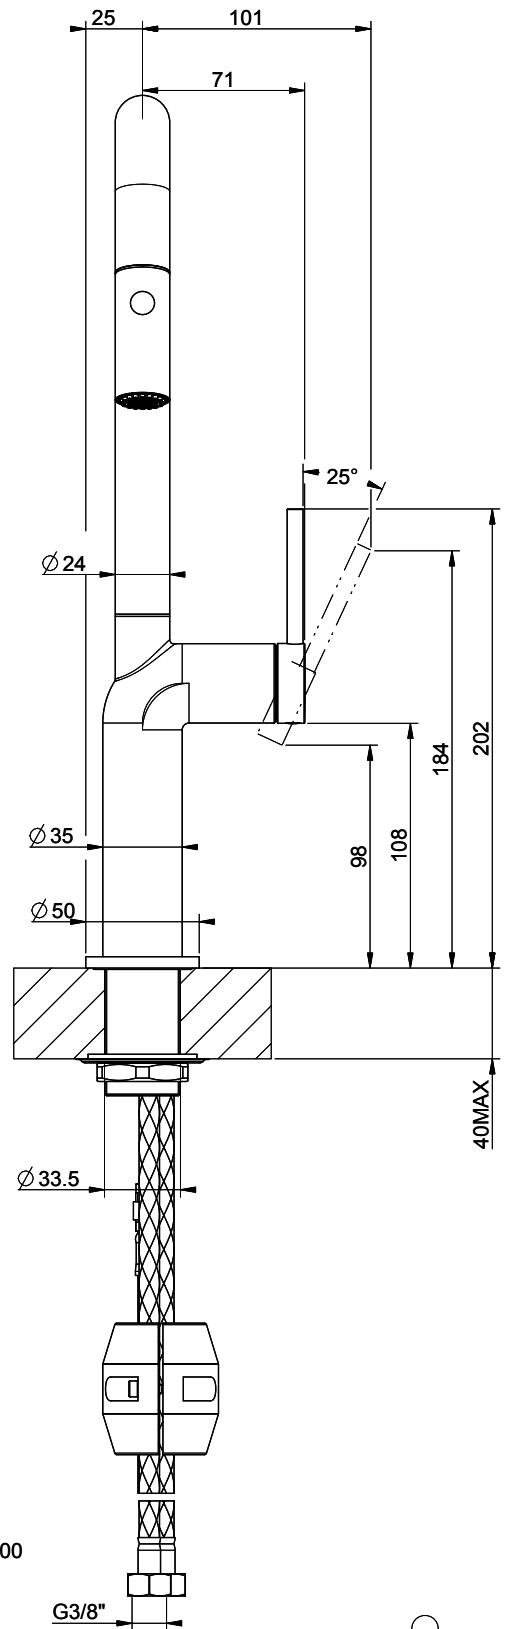

GESSI

STELO 60307

MISCELATORE LAVELLO ESTRAIBILE

Formato **A4**

Dis.: GPF6030700000G000

Gessi S.p.A. Parco Gessi, 13037 Serravalle Sesia (Vercelli) Italy Tel. 0039 0163 454111 Fax. 0039 0163 453150 www.gessi.com e-mail: gessi@gessi.it

This drawing by its legislation cannot be disclosed or reproduced without a written authorization released by GESSI S.p.A. - 2019 Copyright® GESSI S.p.A.