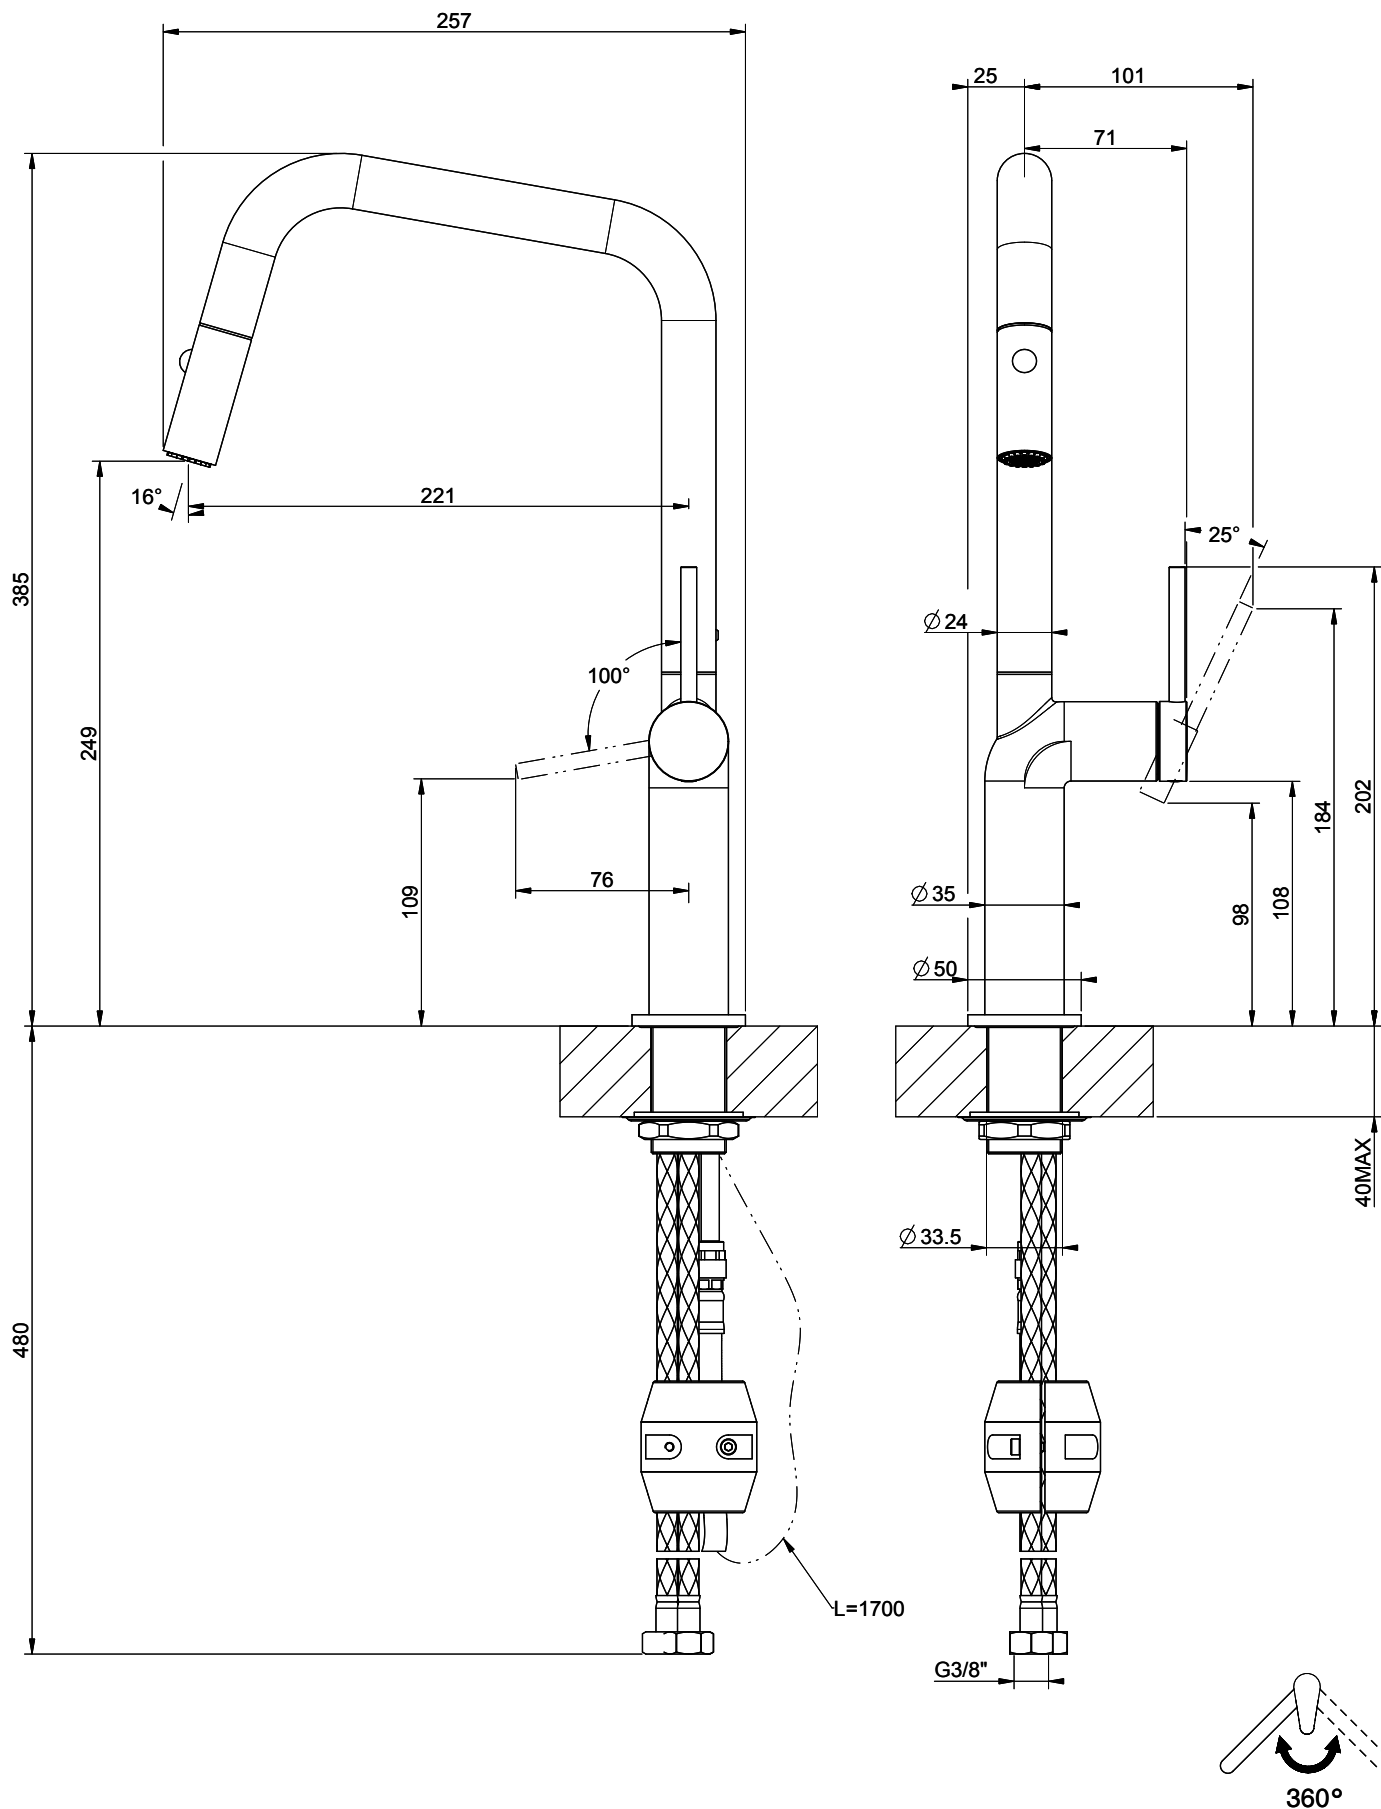

GESSI

STELO 60307

MISCELATORE LAVELLO ESTRAIBILE

Formato **A4**

Dis.: GPF6030700000G000

Gessi S.p.A. Parco Gessi, 13037 Serravalle Sesia (Vercelli) Italy Tel. 0039 0163 454111 Fax. 0039 0163 453150 www.gessi.com e-mail: gessi@gessi.it

This drawing by its legislation cannot be disclosed or reproduced without a written authorization released by GESSI S.p.A. - 2019 Copyright® GESSI S.p.A.