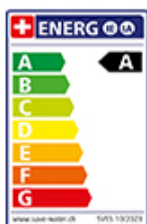

## Gessi Stelo

[> Web link](#)

**Serie**  
Gessi Stelo

**Version**  
Side Lever U

**Manufacturer ID**  
60307.299

**Article no.**  
40.002.113.00

**Model**  
Pull-out spray

**Surface**  
Powder coating black matt

## Label Swiss Energy

**Pivoting Range**  
360°

**Flow Rate**  
6.20 (l / min (3bar))

**Water jet**  
Normal and spray jet

**Type of spout**  
Spout with nylon hose

**Lever position**  
Right

**Water connection**  
Flexible connecting hose