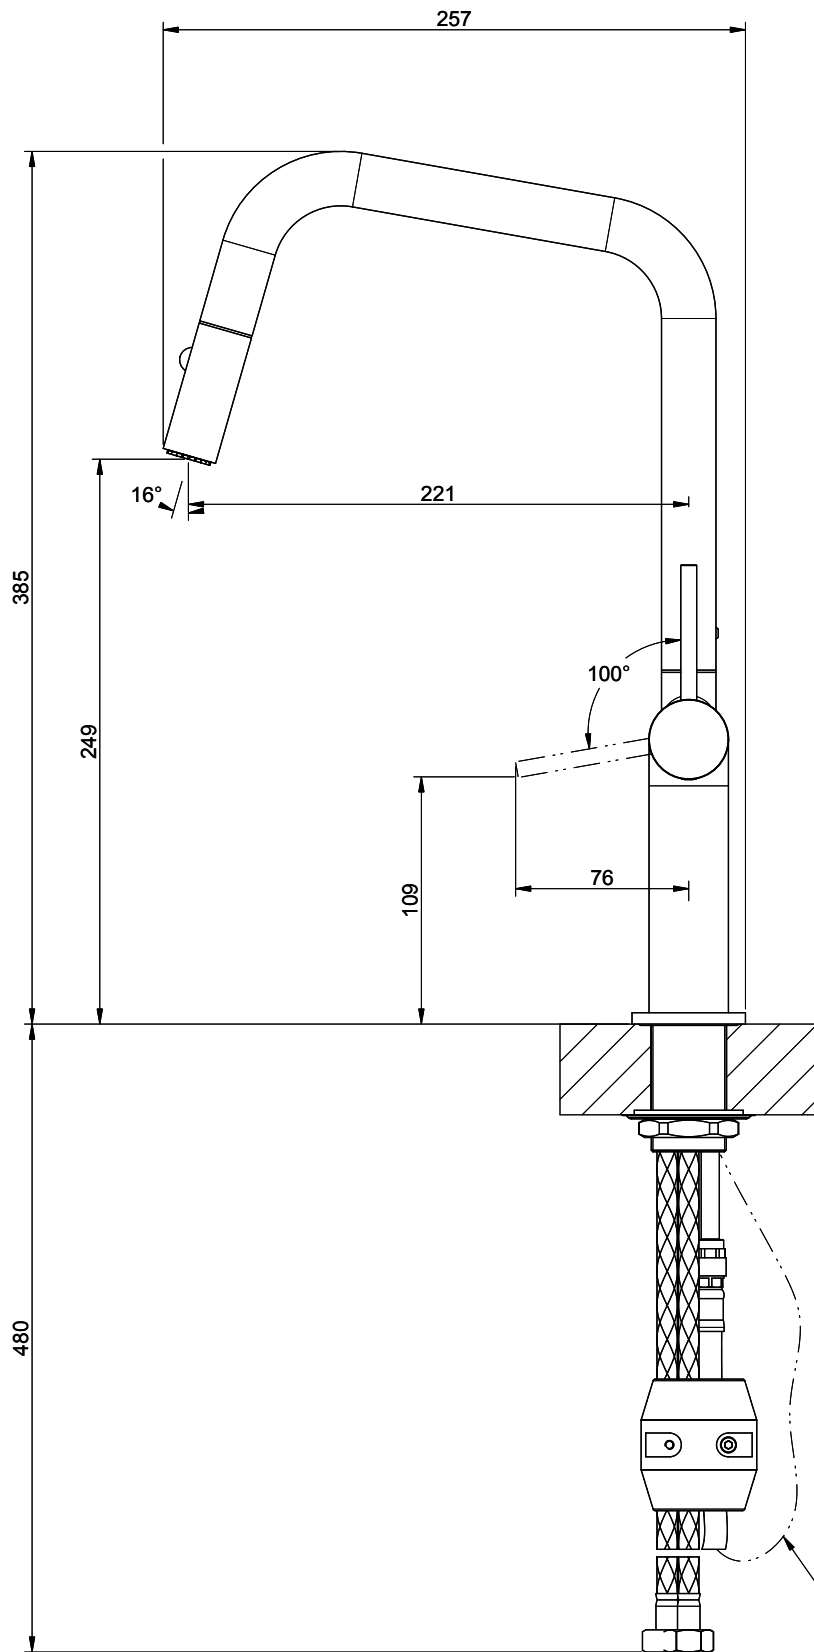

GESSI

STELO 60307

MISCELATORE LAVELLO ESTRAIBILE

Formato **A4**

Dis.: GPF6030700000G000

Gessi S.p.A. Parco Gessi, 13037 Serravalle Sesia (Vercelli) Italy Tel. 0039 0163 454111 Fax. 0039 0163 453150 www.gessi.com e-mail: gessi@gessi.it

This drawing by its legislation cannot be disclosed or reproduced without a written authorization released by GESSI S.p.A. - 2019 Copyright® GESSI S.p.A.