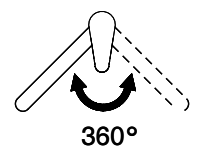

GESSI

STELO 60307

MISCELATORE LAVELLO ESTRAIBILE

Formato **A4**

Dis.: GPF6030700000G000

Gessi S.p.A. Parco Gessi, 13037 Serravalle Sesia (Vercelli) Italy Tel. 0039 0163 454111 Fax. 0039 0163 453150 www.gessi.com e-mail: gessi@gessi.it

This drawing by its legislation cannot be disclosed or reproduced without a written authorization released by GESSI S.p.A. - 2019 Copyright® GESSI S.p.A.