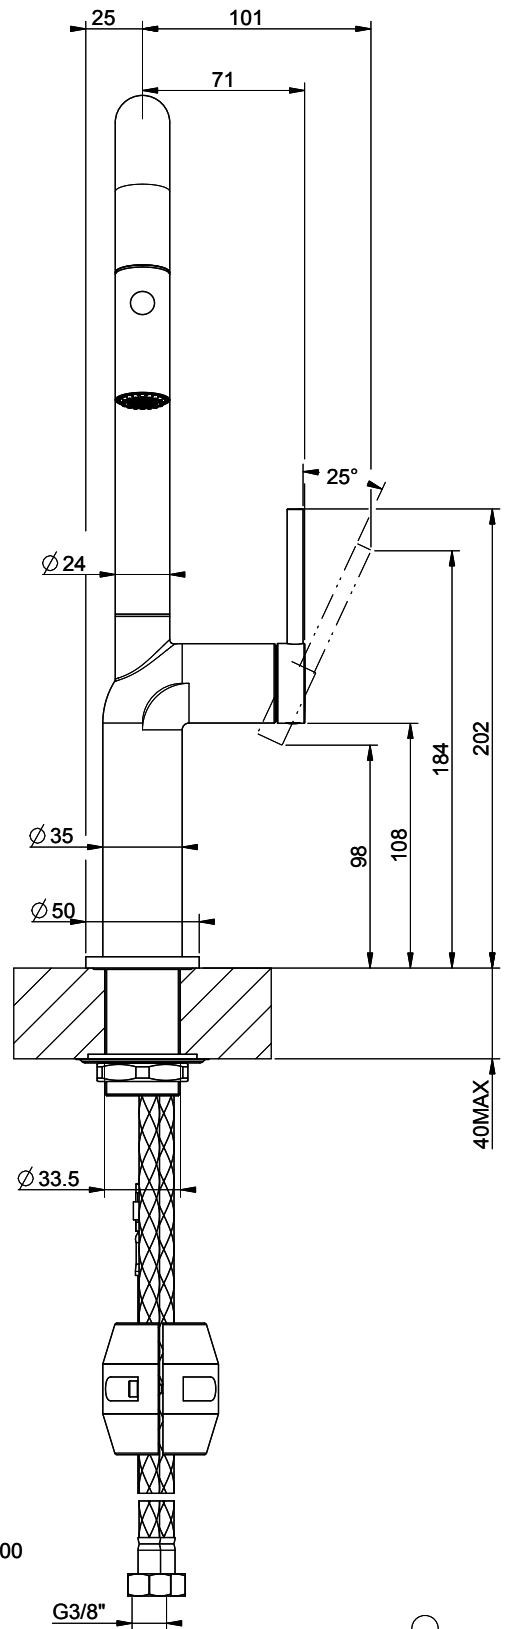

GESSI

STELO 60307

MISCELATORE LAVELLO ESTRAIBILE

Formato **A4**

Dis.: GPF6030700000G000

Gessi S.p.A. Parco Gessi, 13037 Serravalle Sesia (Vercelli) Italy Tel. 0039 0163 454111 Fax. 0039 0163 453150 www.gessi.com e-mail: gessi@gessi.it

This drawing by its legislation cannot be disclosed or reproduced without a written authorization released by GESSI S.p.A. - 2019 Copyright® GESSI S.p.A.