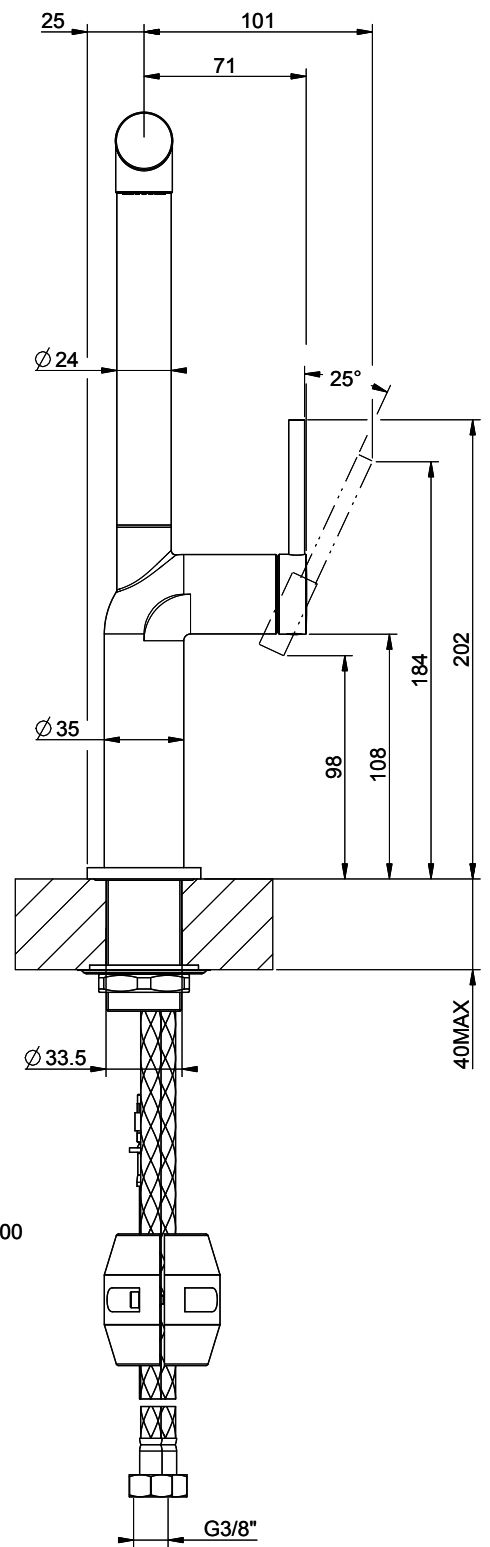

GESI

STELO 60311

MISCELATORE LAVELLO ESTRAIBILE

Formato **A4**

Dis.: GPF603110000G000

Gessi S.p.A. Parco Gessi, 13037 Serravalle Sesia (Vercelli) Italy Tel. 0039 0163 454111 Fax. 0039 0163 453150 www.gessi.com e-mail: gessi@gessi.it

This drawing by its legislation cannot be disclosed or reproduced without a written authorization released by GESSI S.p.A. - 2019 Copyright® GESSI S.p.A.