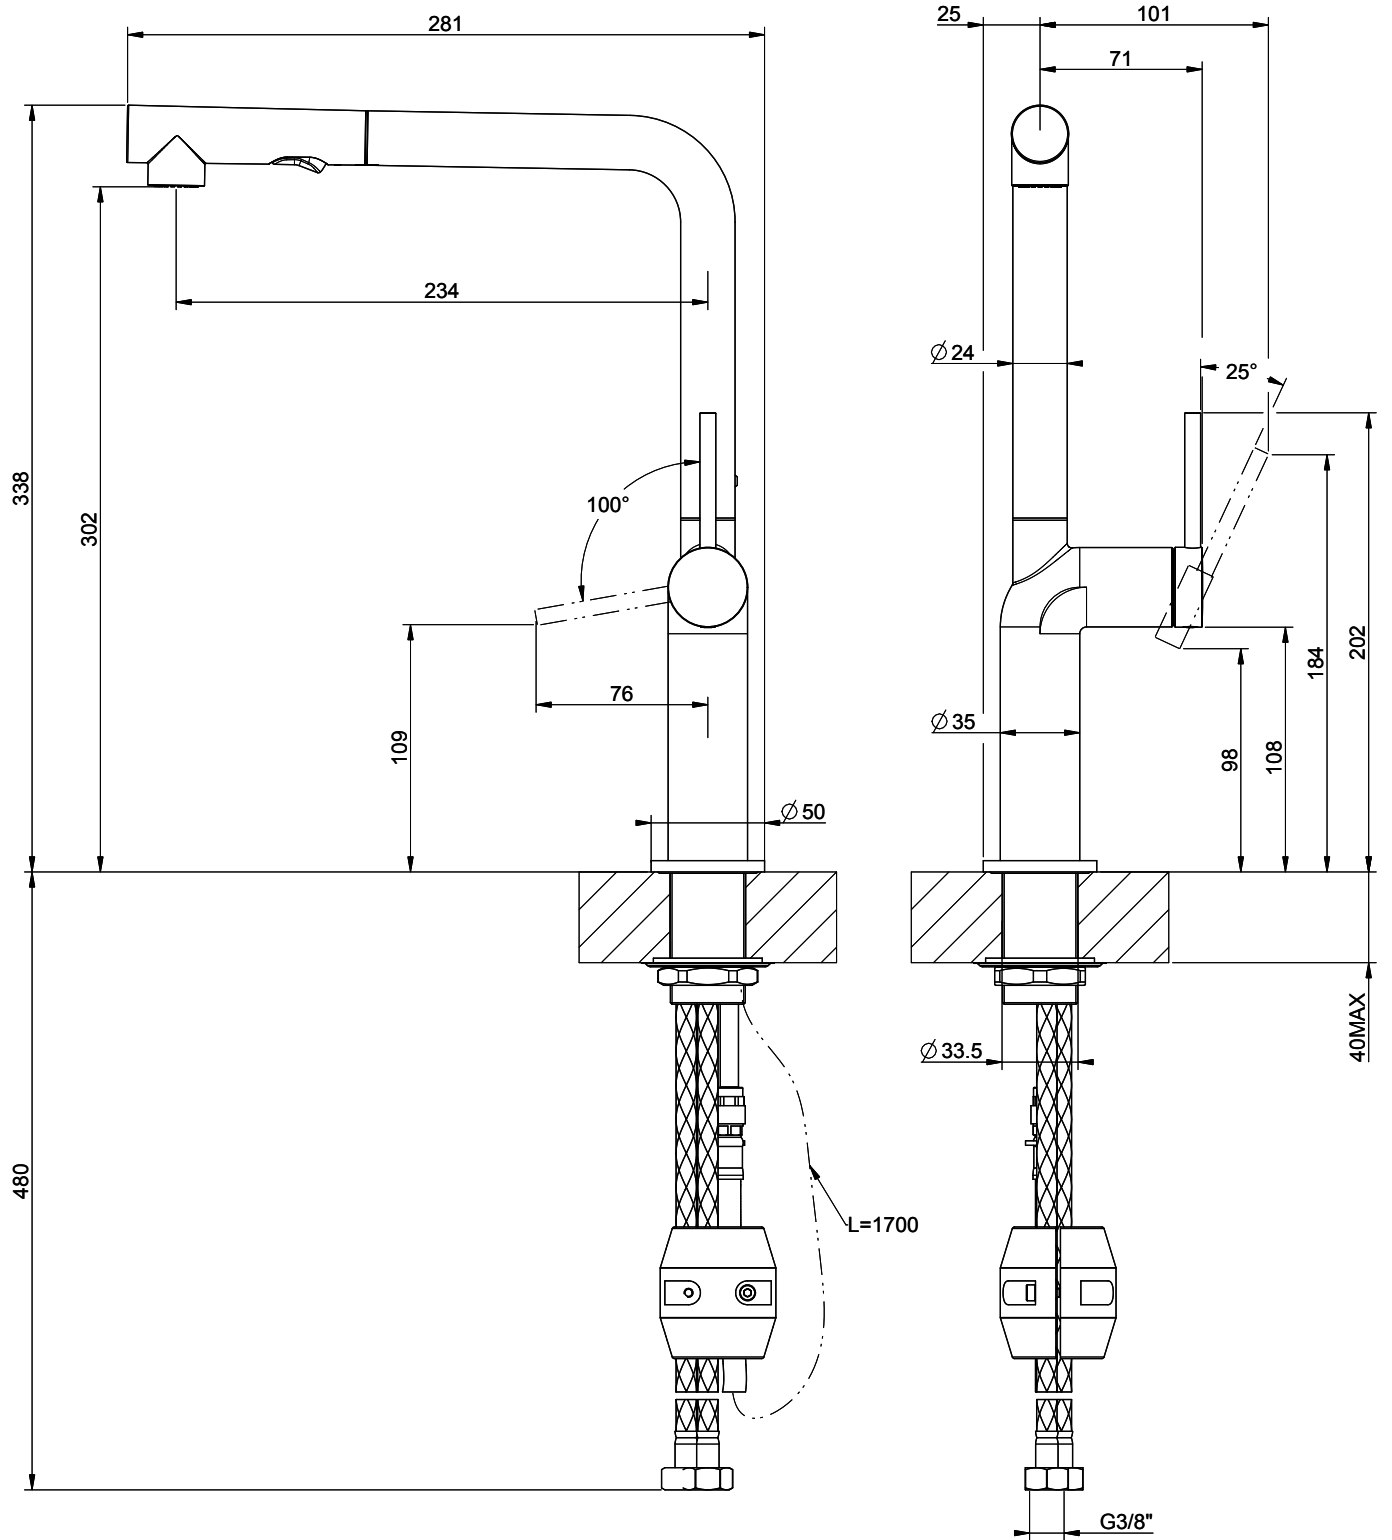

GESI

STELO 60311

MISCELATORE LAVELLO ESTRAIBILE

Formato **A4**

Dis.: GPF603110000G000

Gessi S.p.A. Parco Gessi, 13037 Serravalle Sesia (Vercelli) Italy Tel. 0039 0163 454111 Fax. 0039 0163 453150 www.gessi.com e-mail: gessi@gessi.it

This drawing by its legislation cannot be disclosed or reproduced without a written authorization released by GESSI S.p.A. - 2019 Copyright® GESSI S.p.A.