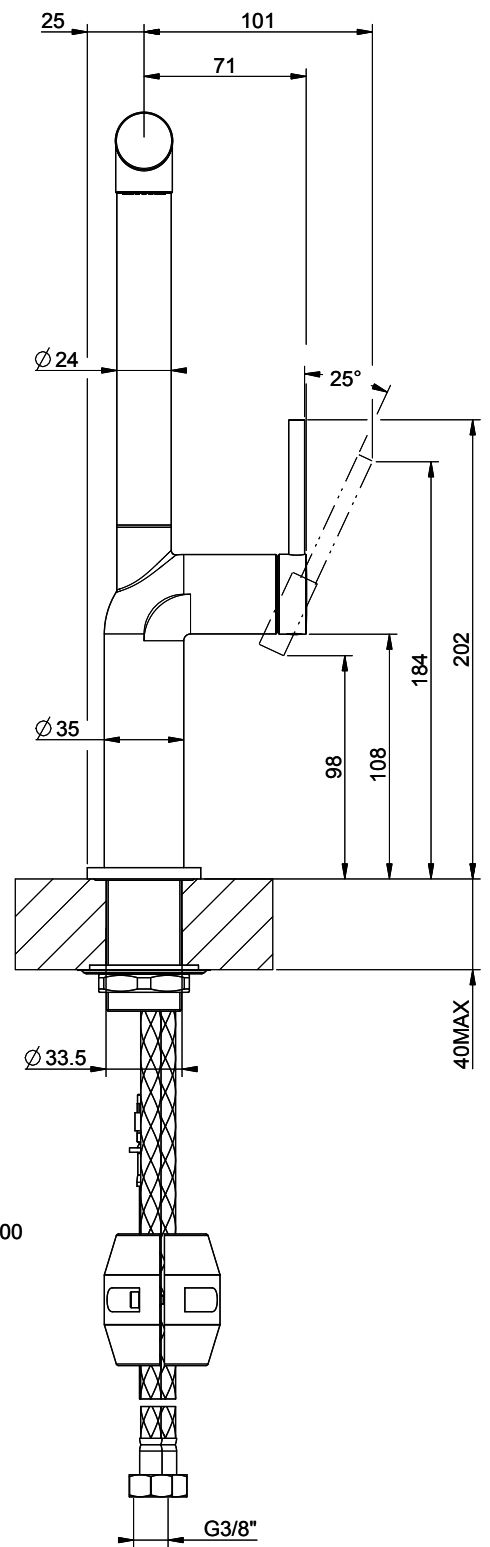

Gessi Stelo

[> Web link](#)

Serie
Gessi Stelo

Version
Side Lever L

Manufacturer ID
60311.149

Article no.
40.002.117.00

Model
Pull-out spray

Surface
stainless steel finish

Price CHF
633.- excl. VAT

Product description

Label Swiss Energy

Pivoting Range
360°

Flow Rate
5.60 (l / min (3bar))

Water jet
Normal and spray jet

Type of spout
Spout with nylon hose

Lever position
Right

Water connection
Flexible connecting hose

Extra
Ceramic cartridge

Compatible Articles

> Weblink
40.001.132.00 / CHF
311.-
Dispenser Little Joe

> Weblink
40.001.313.00 / CHF
291.-
Dispenser Nano

> Weblink
40.001.643.00 / CHF
322.-
Dispenser Epoc