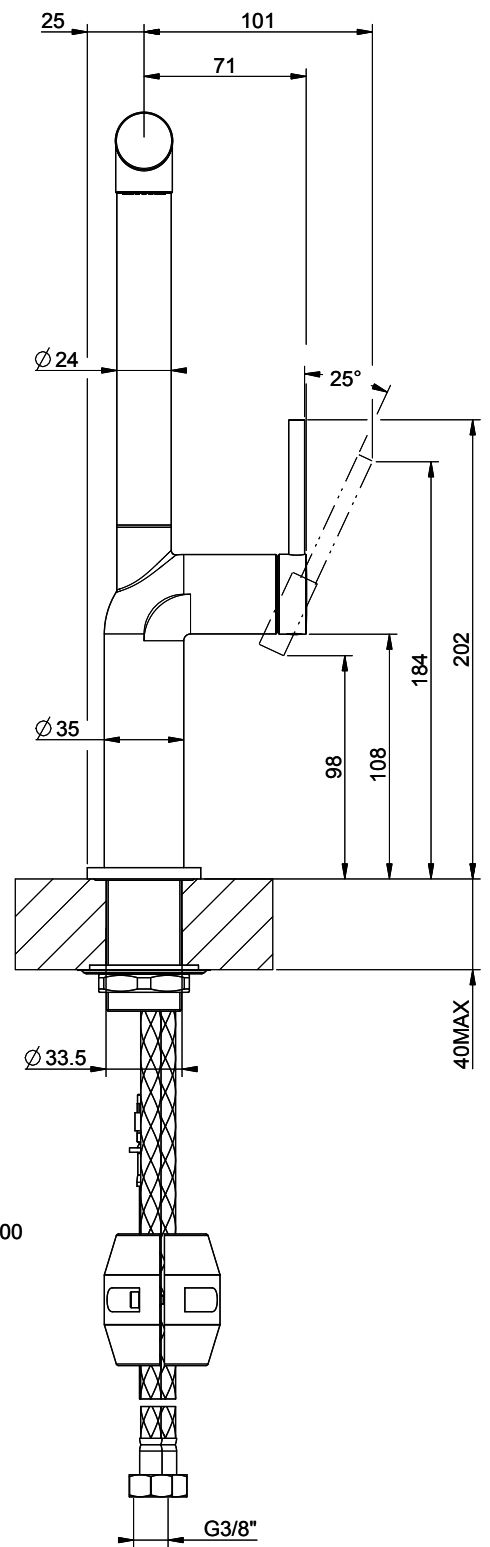

GESSI

STELO 60311

MISCELATORE LAVELLO ESTRAIBILE

Formato **A4**

Dis.: GPF603110000G000

Gessi S.p.A. Parco Gessi, 13037 Serravalle Sesia (Vercelli) Italy Tel. 0039 0163 454111 Fax. 0039 0163 453150 www.gessi.com e-mail: gessi@gessi.it

This drawing by its legislation cannot be disclosed or reproduced without a written authorization released by GESSI S.p.A. - 2019 Copyright® GESSI S.p.A.