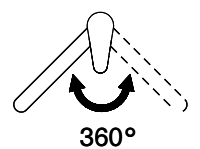

GESI

STELO 60311

MISCELATORE LAVELLO ESTRAIBILE

Formato **A4**

Dis.: GPF603110000G000

Gessi S.p.A. Parco Gessi, 13037 Serravalle Sesia (Vercelli) Italy Tel. 0039 0163 454111 Fax. 0039 0163 453150 www.gessi.com e-mail: gessi@gessi.it

This drawing by its legislation cannot be disclosed or reproduced without a written authorization released by GESSI S.p.A. - 2019 Copyright® GESSI S.p.A.