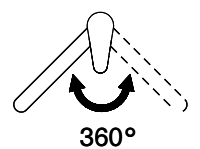

GESSI

STELO 60311

MISCELATORE LAVELLO ESTRAIBILE

Formato **A4**

Dis.: GPF603110000G000

Gessi S.p.A. Parco Gessi, 13037 Serravalle Sesia (Vercelli) Italy Tel. 0039 0163 454111 Fax. 0039 0163 453150 www.gessi.com e-mail: gessi@gessi.it

This drawing by its legislation cannot be disclosed or reproduced without a written authorization released by GESSI S.p.A. - 2019 Copyright® GESSI S.p.A.