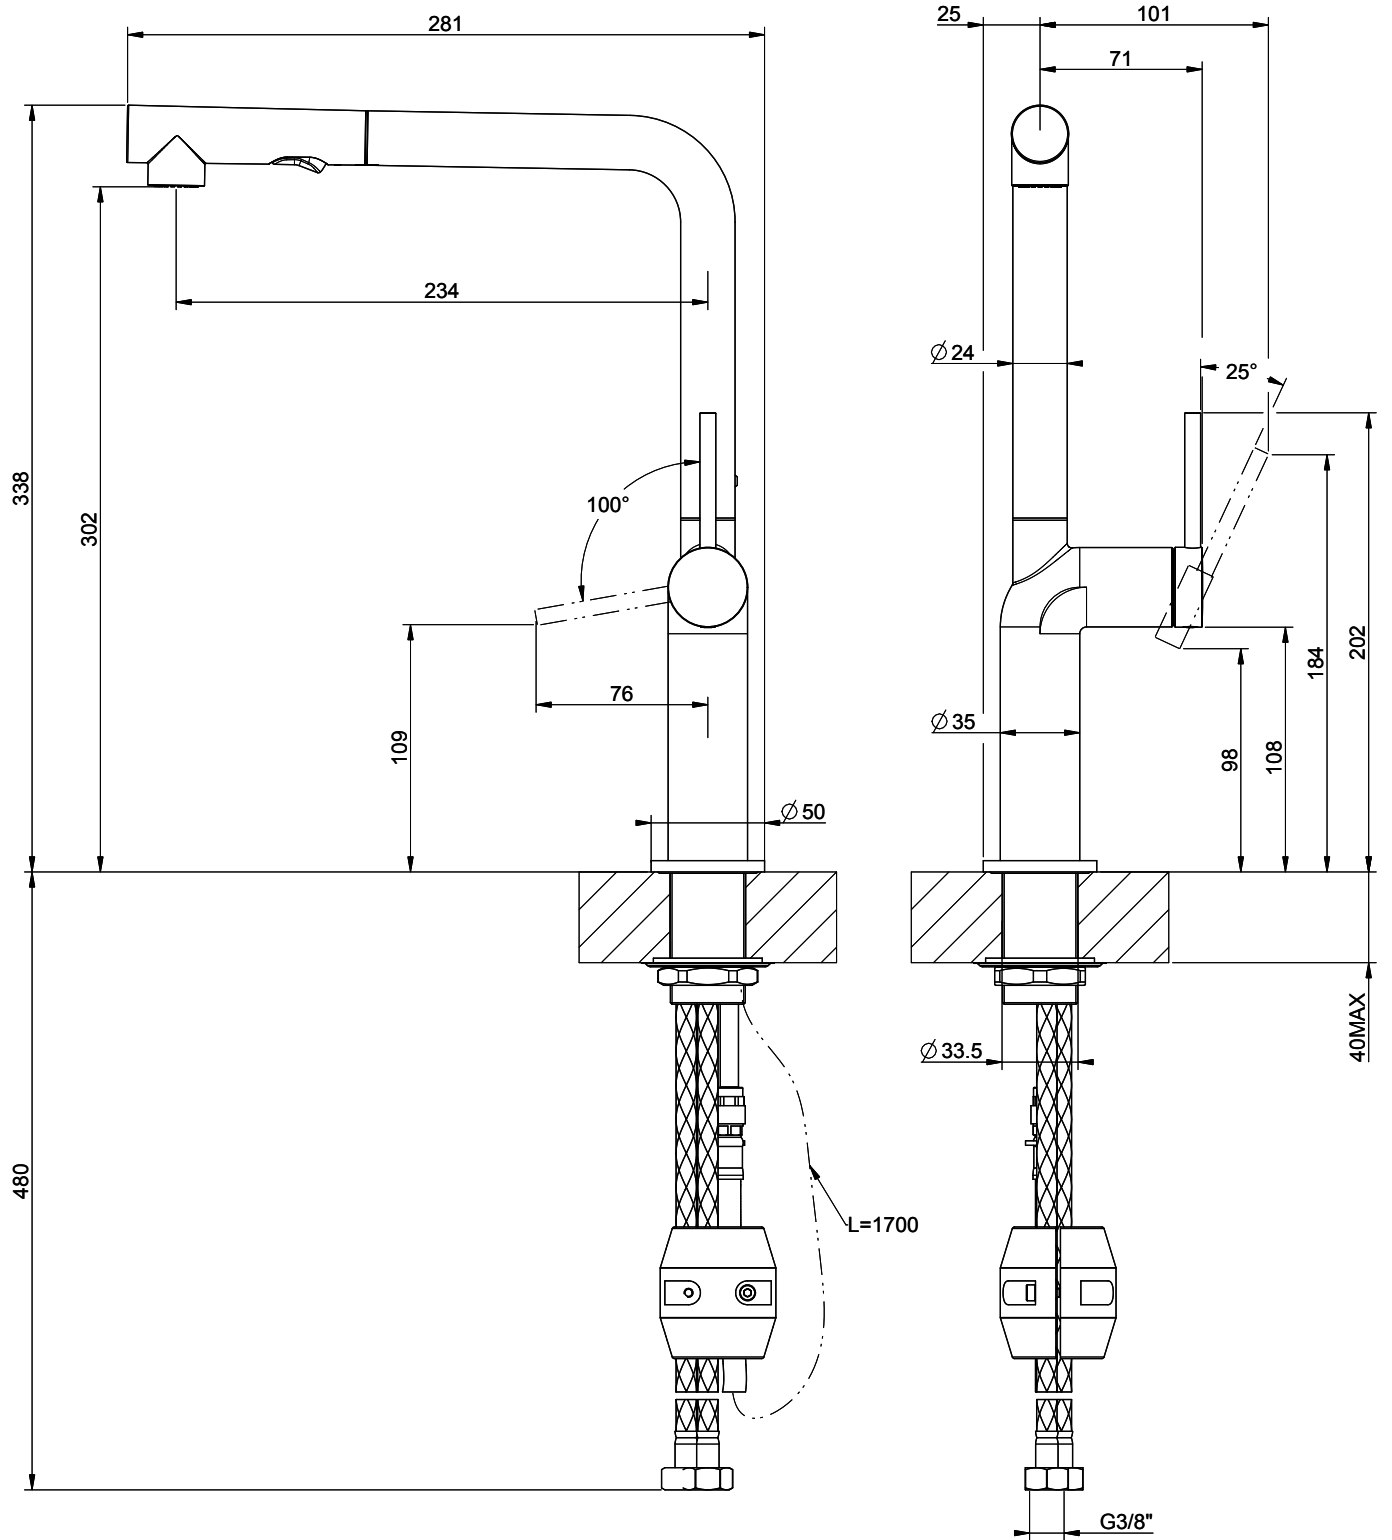

Gessi Stelo

[> Web link](#)

Serie
Gessi Stelo

Version
Side Lever L

Manufacturer ID
60311.299

Article no.
40.002.118.00

Model
Pull-out spray

Surface
Powder coating black matt

Price CHF
633.- excl. VAT

Product description

Label Swiss Energy

Pivoting Range
360°

Flow Rate
5.60 (l / min (3bar))

Water jet
Normal and spray jet

Type of spout
Spout with nylon hose

Lever position
Right

Water connection
Flexible connecting hose

Extra
Ceramic cartridge

Compatible Articles

[> Weblink](#)
40.002.155.00 / CHF
361.-
Dispenser Nano

GESSI

STELO 60311

MISCELATORE LAVELLO ESTRAIBILE

Formato **A4**