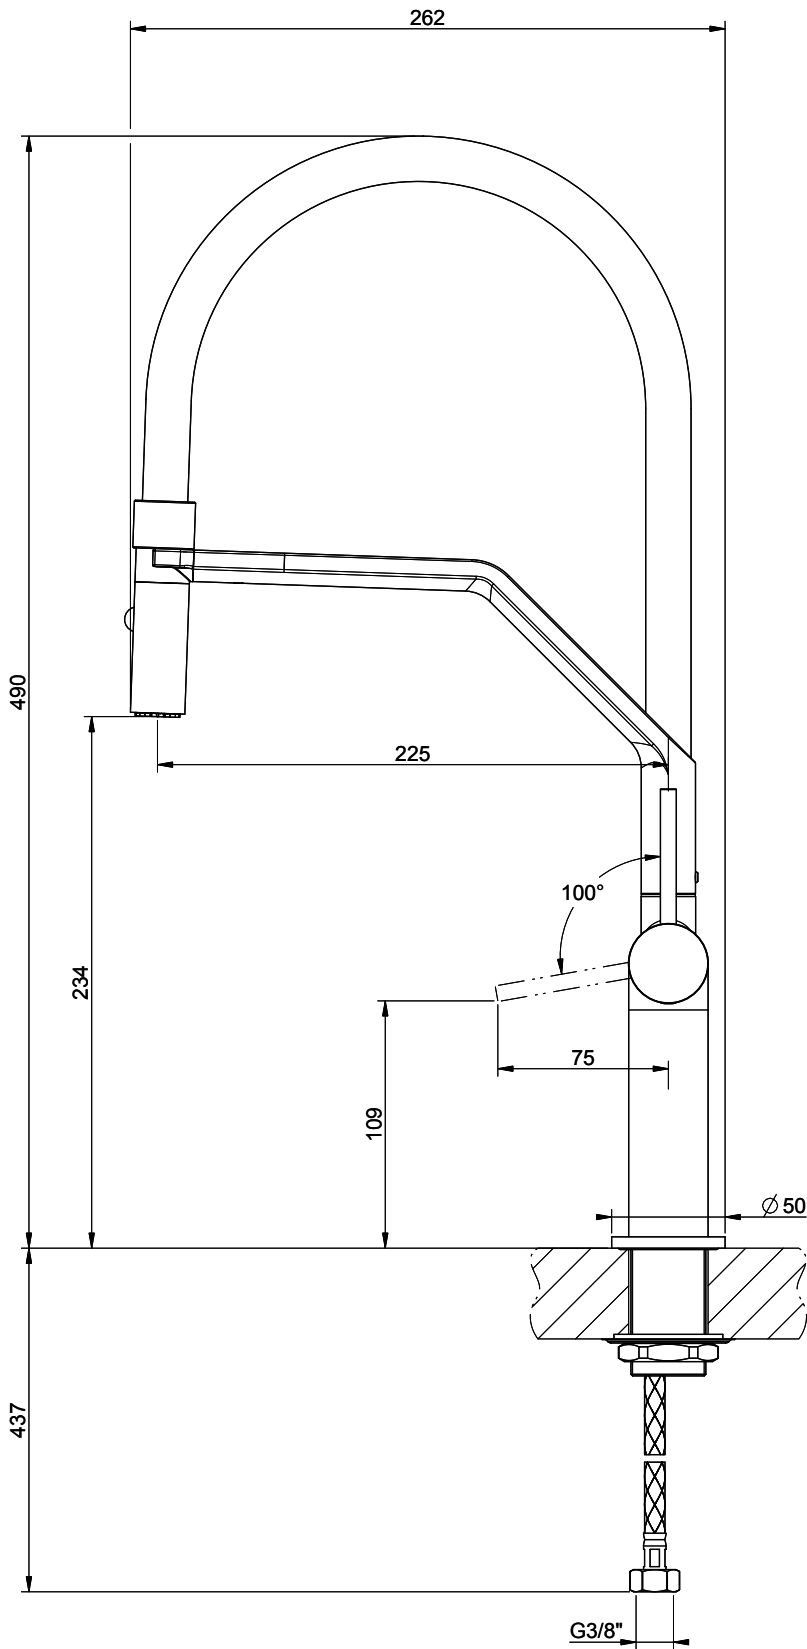

GESSI

STELO 60315

MISCELATORE LAVELLO SEMI-PRO ESTRAIBILE

Formato **A4**

Dis.: GPF603150000G000

Gessi S.p.A. Parco Gessi, 13037 Serravalle Sesia (Vercelli) Italy Tel. 0039 0163 454111 Fax. 0039 0163 453150 www.gessi.com e-mail: gessi@gessi.it

This drawing by its legislation cannot be disclosed or reproduced without a written authorization released by GESSI S.p.A. - 2019 Copyright® GESSI S.p.A.