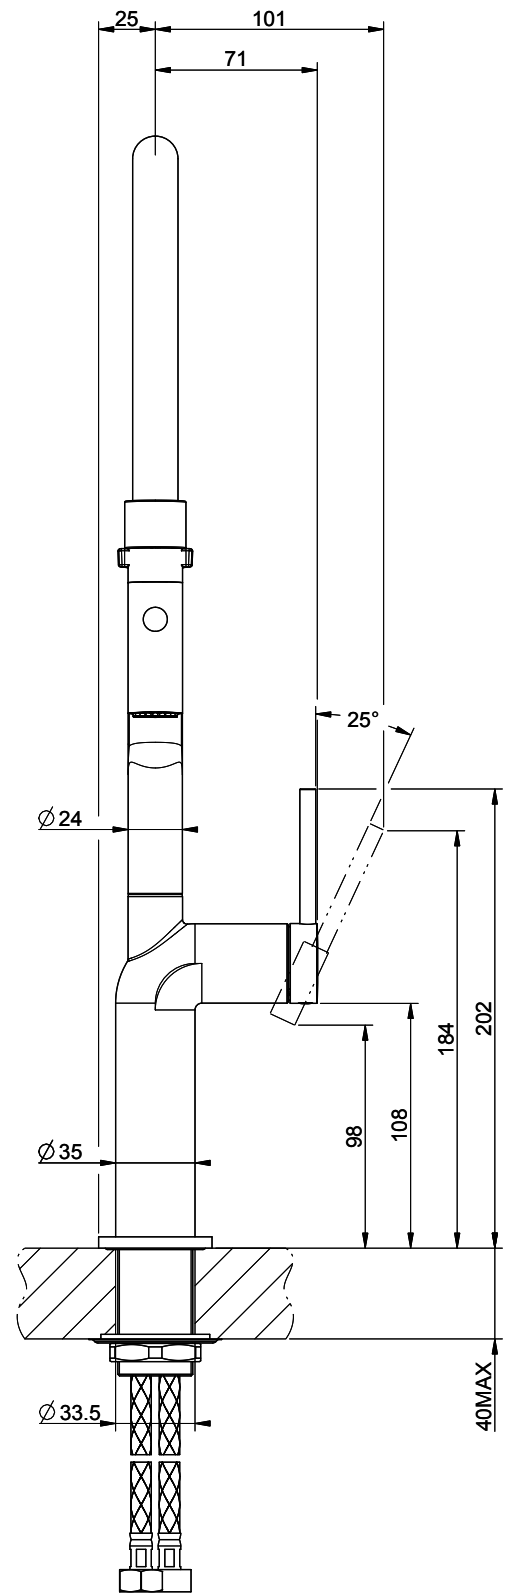

GESSI

STELO 60315

MISCELATORE LAVELLO SEMI-PRO ESTRAIBILE

Formato **A4**

Dis.: GPF603150000G000

Gessi S.p.A. Parco Gessi, 13037 Serravalle Sesia (Vercelli) Italy Tel. 0039 0163 454111 Fax. 0039 0163 453150 www.gessi.com e-mail: gessi@gessi.it

This drawing by its legislation cannot be disclosed or reproduced without a written authorization released by GESSI S.p.A. - 2019 Copyright® GESSI S.p.A.