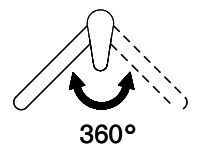

GESSI

STELO 60315

MISCELATORE LAVELLO SEMI-PRO ESTRAIBILE

Formato **A4**

Dis.: GPF603150000G000

Gessi S.p.A. Parco Gessi, 13037 Serravalle Sesia (Vercelli) Italy Tel. 0039 0163 454111 Fax. 0039 0163 453150 www.gessi.com e-mail: gessi@gessi.it

This drawing by its legislation cannot be disclosed or reproduced without a written authorization released by GESSI S.p.A. - 2019 Copyright® GESSI S.p.A.