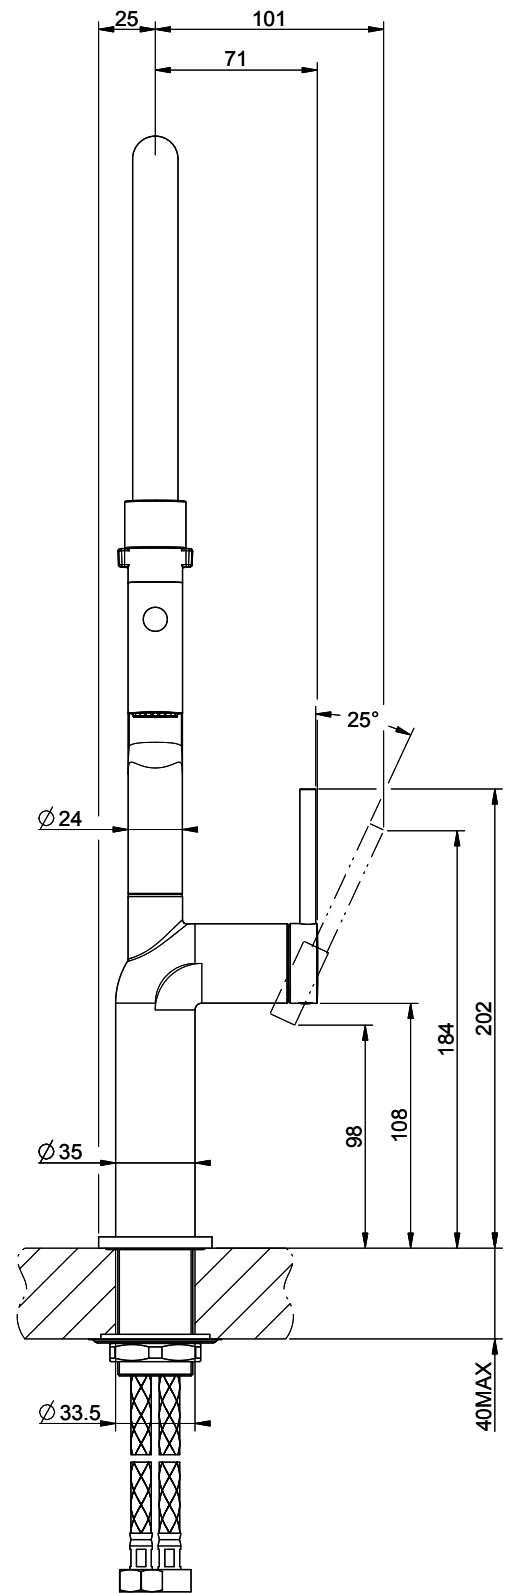

GESSI

STELO 60315

MISCELATORE LAVELLO SEMI-PRO ESTRAIBILE

Formato **A4**

Dis.: GPF603150000G000

Gessi S.p.A. Parco Gessi, 13037 Serravalle Sesia (Vercelli) Italy Tel. 0039 0163 454111 Fax. 0039 0163 453150 www.gessi.com e-mail: gessi@gessi.it

This drawing by its legislation cannot be disclosed or reproduced without a written authorization released by GESSI S.p.A. - 2019 Copyright® GESSI S.p.A.