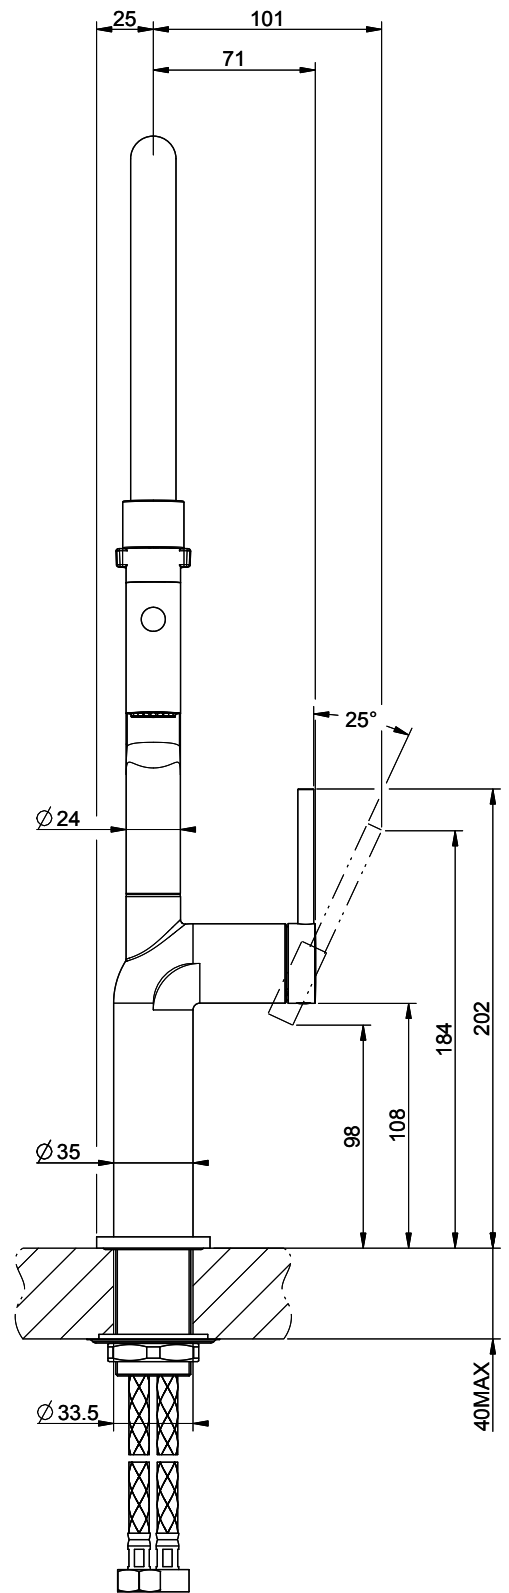

GESSI

STELO 60315

MISCELATORE LAVELLO SEMI-PRO ESTRAIBILE

Formato **A4**

Dis.: GPF603150000G000

Gessi S.p.A. Parco Gessi, 13037 Serravalle Sesia (Vercelli) Italy Tel. 0039 0163 454111 Fax. 0039 0163 453150 www.gessi.com e-mail: gessi@gessi.it

This drawing by its legislation cannot be disclosed or reproduced without a written authorization released by GESSI S.p.A. - 2019 Copyright® GESSI S.p.A.