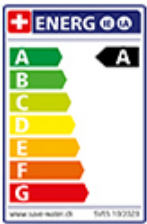

Gessi Stelo

[> Web link](#)

Serie
Gessi Stelo

Version
Side Lever C

Manufacturer ID
60315.299

Article no.
40.002.121.00

Model
Professional spray

Surface
Powder coating black matt

Price CHF
838.- excl. VAT

Product description

Label Swiss Energy

Pivoting Range
360°

Flow Rate
7.20 (l / min (3bar))

Water jet
Normal and spray jet

Lever position
Right

Water connection
Flexible connecting hose