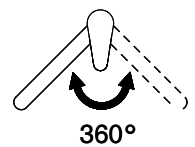

GESSI

STELO 60315

MISCELATORE LAVELLO SEMI-PRO ESTRAIBILE

Formato **A4**

Dis.: GPF603150000G000

Gessi S.p.A. Parco Gessi, 13037 Serravalle Sesia (Vercelli) Italy Tel. 0039 0163 454111 Fax. 0039 0163 453150 www.gessi.com e-mail: gessi@gessi.it

This drawing by its legislation cannot be disclosed or reproduced without a written authorization released by GESSI S.p.A. - 2019 Copyright® GESSI S.p.A.