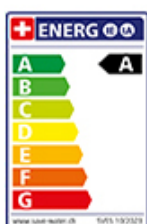

Hansgrohe Talis M54

[> Web link](#)

Serie
Hansgrohe Talis M54
Version
Side Lever L
Manufacturer ID
72840340
Article no.
40.002.545.00

Model
Swivel spout
Surface
PVD coating, graphite

Price CHF
348.- excl. VAT

Product description

Label Swiss Energy

Pivoting Range
360°

Flow Rate
8.40 (l / min (3bar))

Laminar flow
Yes

Water connection
Flexible connecting hose

Extra
Ceramic cartridge