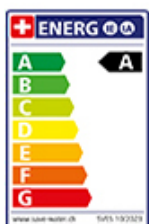

Hansgrohe Zesis CoolStart

[> Web link](#)

**Serie**  
Hansgrohe Zesis CoolStart

**Manufacturer ID**  
74813000

**Article no.**  
40.002.757.00

**Model**  
Swivel spout

**Surface**  
Chrome

**Price CHF**  
153.- excl. VAT

Product description

Label Swiss Energy

**Pivoting Range**  
110°

**Flow Rate**  
7.60 (l / min (3bar))

**Water connection**  
Flexible connecting hose

**Extra**  
Ceramic cartridge

**Extra**  
Cold water: lever position in the middle