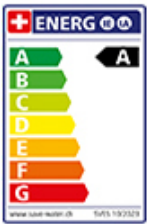

## Hansgrohe Zesis CoolStart

[> Web link](#)

**Serie**  
Hansgrohe Zesis CoolStart

**Manufacturer ID**  
74813800

**Article no.**  
40.002.758.00

**Model**  
Swivel spout

**Surface**  
stainless steel finish

## Label Swiss Energy

**Pivoting Range**  
110°

**Flow Rate**  
7.60 (l / min (3bar))

**Water connection**  
Flexible connecting hose

**Extra**  
Ceramic cartridge  
**Extra**  
Cold water: lever position in the middle