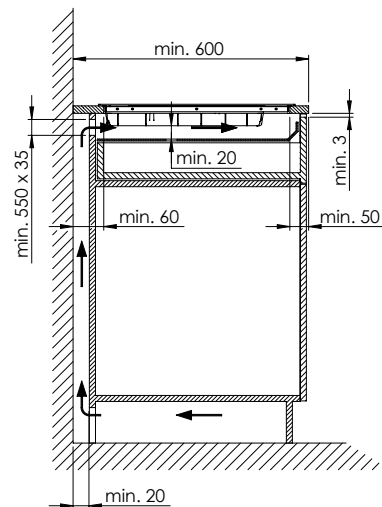

IK10F: 400 V / 2 x 16 A, 1200 mm