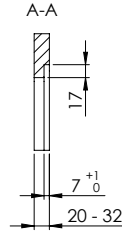

Ausschnitt für flächenbündigen Einbau:
Mesure de coupure pour montage à fleur:
Intaglio per montaggio a filo top:

Ausschnitt für flach aufliegender Einbau:
Mesure de coupure pour montage en appui:
Intaglio per montaggio soprapiano:

Aufliegender Einbau nicht möglich
Montage en appui ne pas possible
Montaggio soprapiano non è possibile

IK10F: 400 V / 2 x 16 A, 1200 mm