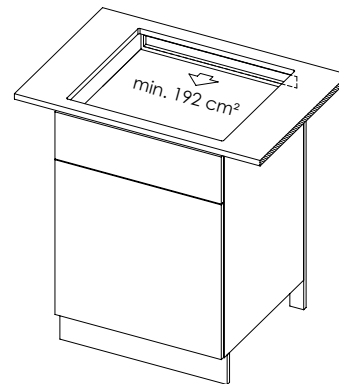

IK10F: 400 V / 2 x 16 A, 1200 mm