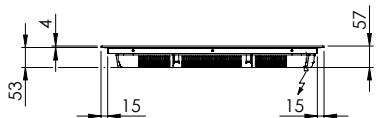

IK10F: 400 V / 2 x 16 A, 1200 mm