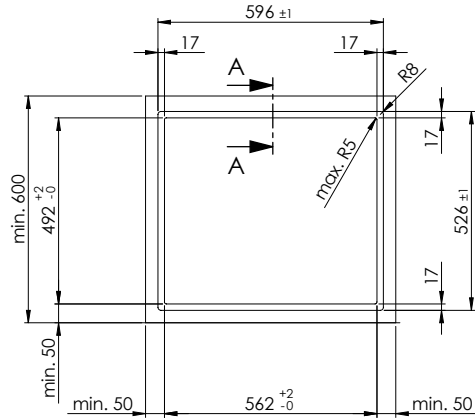

Ausschnitt für flächenbündigen Einbau:
Mesure de coupure pour montage à fleur:
Intaglio per montaggio a filo top:

Ausschnitt für flach aufliegender Einbau:
Mesure de coupure pour montage en appui:
Intaglio per montaggio soprapiano:

Aufliegender Einbau nicht möglich
Montage en appui ne pas possible
Montaggio soprapiano non è possibile

IK10F: 400 V / 2 x 16 A, 1200 mm