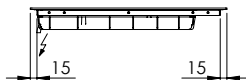

IK10F: 400 V / 2 x 16 A, 1200 mm