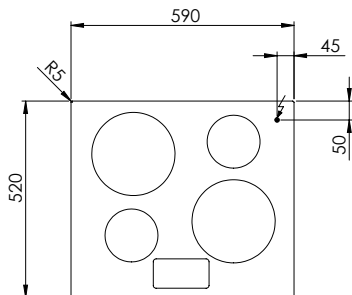

IK10F: 400 V / 2 x 16 A, 1200 mm