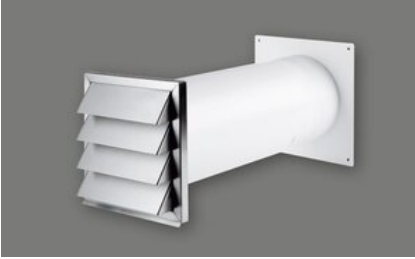

Klima-E 150 wall conduct with backpressure shutter[> Web link](#)**Article no.**
40.001.233.00**Price CHF**
311.- excl. VAT**Product description****Naber Compair flow Klima-E 150 wall conduct**

Klima-E 150 wall conduct with backpressure shutter, telescopic pipe and stainless-steel external blind, white/stainless-steel, hose/pipe connector Ø: 150 a mm, connector depth: 24 mm, installation depth: 420-620 mm, can be shortened to 175 mm, wall penetration: about Ø 155 mm

Planning tips

To connect the Naber connection (222 x 89 mm) with BORA Ecotube (connection 245 x 89 mm), an adapter (EFA, 40.001.779.00) is available / can be ordered separately.