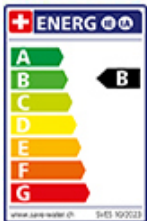

KWC Bevo

[> Web link](#)

Serie
KWC Bevo

Version
Top Lever

Manufacturer ID
10.531.022.700FL

Article no.
40.002.510.00

Model
Swivel spout

Surface
Stainless steel, solid

Price CHF
296.- excl. VAT

Product description

Label Swiss Energy

Pivoting Range
150°

Flow Rate
11.00 (l / min (3bar))

Laminar flow
Yes

Water connection
Flexible connecting hose

Extra
Ceramic cartridge