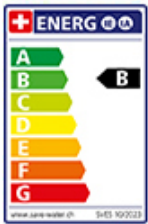

**KWC Domo**

[> Web link](#)

**Serie**  
KWC Domo  
**Version**  
Top Lever  
**Manufacturer ID**  
10.661.023.000FL  
**Article no.**  
40.002.137.00

**Model**  
Swivel spout  
**Surface**  
Chrome

**Price CHF**  
319.- excl. VAT

**Product description**

**Label Swiss Energy**

**Pivoting Range**  
150°

**Flow Rate**  
12.00 (l / min (3bar))

**Water jet**  
Normal jet

**Water connection**  
Flexible connecting hose

**Extra**  
Ceramic cartridge