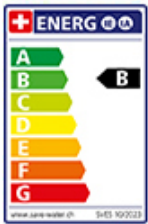

KWC Domo

[> Web link](#)

Serie
KWC Domo
Version
Top Lever
Manufacturer ID
10.701.023.700FL
Article no.
40.002.222.00

Model
Swivel spout
Surface
Stainless steel, solid

Price CHF
475.- excl. VAT

Product description

Label Swiss Energy

Pivoting Range
150°

Flow Rate
12.00 (l / min (3bar))

Water jet
Normal jet

Water connection
Flexible connecting hose

Extra
Ceramic cartridge

Compatible Articles

> Weblink
40.000.929.00 / CHF
336.-
Dispenser Style