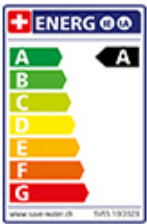

KWC Enia E

[> Web link](#)

Serie
KWC Enia E

Manufacturer ID
10.591.602.700FL

Article no.
40.002.946.00

Surface
Stainless steel, solid

Price CHF
700.- excl. VAT

Product description

Label Swiss Energy

Pivoting Range
360°

Flow Rate
8.00 (l / min (3bar))

Water connection
Flexible connecting hose

Extra
Ceramic cartridge