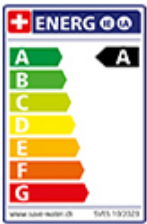

Inox Black

Price CHF

950.- excl. VAT

Product description

Label Swiss Energy

**Pivoting Range**

360°

Flow Rate