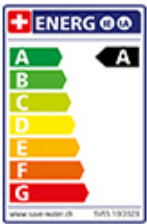

## Label Swiss Energy

**Pivoting Range**  
360°

**Flow Rate**  
8.00 (l / min (3bar))

**Water connection**  
Flexible connecting hose

**Extra**  
Ceramic cartridge