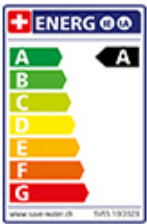

KWC Enia E

[> Web link](#)

Serie
KWC Enia E

Manufacturer ID
10.591.612.700FL

Article no.
40.002.948.00

Surface
Stainless steel, solid

Price CHF
500.- excl. VAT

Product description

Label Swiss Energy

Pivoting Range
360°

Flow Rate
8.00 (l / min (3bar))

Water connection
Flexible connecting hose

Extra
Ceramic cartridge