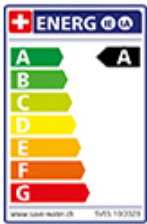

Label Swiss Energy

Pivoting Range
360°

Flow Rate
8.00 (l / min (3bar))

Water connection
Flexible connecting hose

Extra
Ceramic cartridge