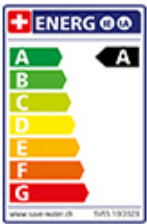

Product description

Label Swiss Energy

Pivoting Range
360°

Flow Rate
8.00 (l / min (3bar))

Water connection
Flexible connecting hose

Extra
Ceramic cartridge