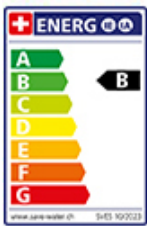

**KWC Livello**

[> Web link](#)

**Serie**  
KWC Livello  
**Version**  
Side Lever L  
**Manufacturer ID**  
10.231.103.000FL  
**Article no.**  
40.001.039.00

**Model**  
Pull out spout  
**Surface**  
Chrome

**Price CHF**  
587.- excl. VAT

**Product description**

**Label Swiss Energy**

**Pivoting Range**  
360°

**Flow Rate**  
10.00 (l / min (3bar))

**Water jet**  
Normal jet

**Type of spout**  
Spout with metal hose