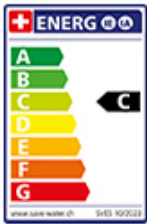

KWC Luna-E

[> Web link](#)

Serie
KWC Luna-E
Version
Top Lever

Model
Swivel spout
Surface
Chrome

Article no.
40.001.720.00

Price CHF
303.- excl. VAT

Product description

Label Swiss Energy

Pivoting Range
160°

Flow Rate
12.00 (l / min (3bar))

Water jet
Normal jet

Water connection
Flexible connecting hose

Extra
Ceramic cartridge

Compatible Articles

[> Weblink](#)
40.001.314.00 / CHF
155.-
Dispenser Nano