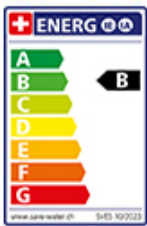

KWC Luna-E

> Web link

**Serie**  
KWC Luna-E  
**Version**  
Top Lever

**Model**  
Pull out spout  
**Surface**  
Stainless steel, solid

**Article no.**  
40.001.721.00

**Price CHF**  
533.- excl. VAT

Product description

Label Swiss Energy

**Pivoting Range**  
130°

**Flow Rate**  
9.00 (l / min (3bar))

**Water jet**  
Normal jet

**Type of spout**  
Spout with nylon hose

**Water connection**  
Flexible connecting hose

**Extra**  
Ceramic cartridge