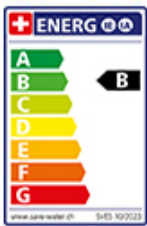

KWC Luna-E

[> Web link](#)

Serie
KWC Luna-E
Version
Top Lever

Model
Pull out spout
Surface
Stainless steel, solid

Article no.
40.001.721.00

Price CHF
533.- excl. VAT

Product description

Label Swiss Energy

Pivoting Range
130°

Flow Rate
9.00 (l / min (3bar))

Water jet
Normal jet

Type of spout
Spout with nylon hose

Water connection
Flexible connecting hose

Extra
Ceramic cartridge

Compatible Articles

> Weblink
40.001.313.00 / CHF
291.-
Dispenser Nano