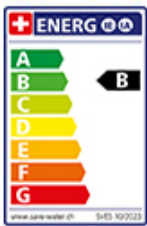

KWC Luna-E

[> Web link](#)

Serie
KWC Luna-E
Version
Side Lever L

Model
Swivel spout
Surface
Chrome

Article no.
40.002.134.00

Price CHF
326.- excl. VAT

Product description

Label Swiss Energy

Pivoting Range
360°

Flow Rate
10.00 (l / min (3bar))

Water jet
Normal jet

Lever position
Right

Water connection
Flexible connecting hose

Extra
Ceramic cartridge

Compatible Articles

> Weblink
40.001.131.00 / CHF
192.-
Dispenser Little Joe