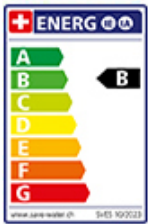

KWC Luna-E

[> Web link](#)

Serie
KWC Luna-E
Version
Side Lever L

Model
Pull-out spray
Surface
Chrome

Article no.
40.002.135.00

Price CHF
424.- excl. VAT

Product description

Label Swiss Energy

Pivoting Range
360°

Flow Rate
9.00 (l / min (3bar))

Water jet
Normal and spray jet

Type of spout
Spout with nylon hose

Water connection
Flexible connecting hose

Extra
Ceramic cartridge

Compatible Articles

> Weblink
40.001.131.00 / CHF
192.-
Dispenser Little Joe