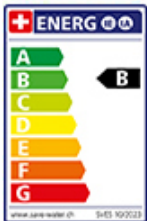

KWC Luna-E

[> Web link](#)

Serie
KWC Luna-E
Version
Side Lever L

Article no.
40.002.220.00

Model
Pull-out spray
Surface
Powder coating black matt

Price CHF
603.- excl. VAT

Product description

Label Swiss Energy

Pivoting Range
360°

Flow Rate
9.00 (l / min (3bar))

Water jet
Normal and spray jet

Type of spout
Spout with nylon hose

Lever position
Right

Water connection
Flexible connecting hose

Extra
Ceramic cartridge

Compatible Articles