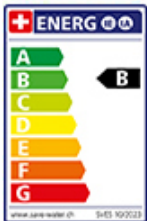

KWC Luna-E

[> Web link](#)

Serie
KWC Luna-E

Version
Side Lever L

Model
Pull-out spray

Surface
Powder coating black matt

Article no.
40.002.220.00

Price CHF
603.- excl. VAT

Product description

Label Swiss Energy

Pivoting Range
360°

Flow Rate
9.00 (l / min (3bar))

Water jet
Normal and spray jet

Type of spout
Spout with nylon hose

Lever position
Right

Water connection
Flexible connecting hose