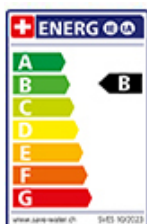

KWC Luna-E

> Web link

Serie
KWC Luna-E
Version
Side Lever L

Model
Pull-out spray
Surface
Powder coating black matt

Article no.
40.002.220.00

Price CHF
603.- excl. VAT

Product description

Label Swiss Energy

Pivoting Range
360°

Flow Rate
9.00 (l / min (3bar))

Water jet
Normal and spray jet

Type of spout
Spout with nylon hose

Lever position
Right

Water connection
Flexible connecting hose

Extra
Ceramic cartridge

Compatible Articles