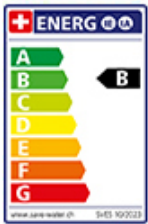

KWC Suno

[> Web link](#)

Serie
KWC Suno
Version
Top Lever
Manufacturer ID
10.171.053.000FL
Article no.
40.001.994.00

Model
Pull-out spray
Surface
Chrome

Price CHF
578.- excl. VAT

Product description

Label Swiss Energy

Pivoting Range
130°

Flow Rate
11.00 (l / min (3bar))

Water jet
Normal and spray jet

Type of spout
Spout with nylon hose

Water connection
Flexible connecting hose

Extra
Ceramic cartridge
Extra
Detachable faucet
Height remaining when tilted: 55 mm