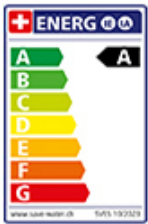

## Label Swiss Energy

**Pivoting Range**  
90°

**Flow Rate**  
6.90 (l / min (3bar))

**Water jet**  
Normal jet

**Water connection**  
Flexible connecting hose

**Extra**  
Ceramic cartridge