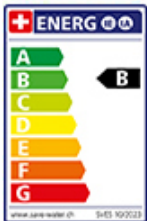

Laufen Kiano

[> Web link](#)

Serie
Laufen Kiano
Version
Top Lever

Article no.
40.003.034.00

Model
Swivel spout
Surface
Stainless steel, solid

Price CHF
295.- excl. VAT

Product description

Label Swiss Energy

Pivoting Range
150°

Flow Rate
11.60 (l / min (3bar))

Water jet
Normal jet

Water connection
Flexible connecting hose

Extra
Ceramic cartridge

230

253-291

Max. 45