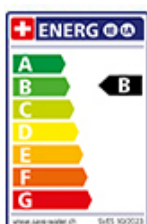

## Label Swiss Energy

**Pivoting Range**  
150°

**Flow Rate**  
11.60 (l / min (3bar))

**Water jet**  
Normal jet

**Water connection**  
Flexible connecting hose

**Extra**  
Ceramic cartridge

**230**

**253-291**