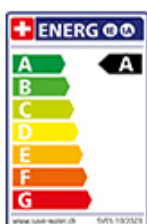

Laufen Kiano

[> Web link](#)

Serie
Laufen Kiano
Version
Side Lever L

Article no.
40.003.040.00

Model
Pull out spout
Surface
PVD coating, Inox Black

Price CHF
520.- excl. VAT

Product description

Label Swiss Energy

**Pivoting Range**

180°

Flow Rate

7.70 (l / min (3bar))

Water jet

Normal jet

Type of spout

Spout with nylon hose