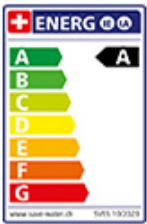

Laufen Kiano

[> Web link](#)

Serie
Laufen Kiano
Version
Side Lever L

Article no.
40.003.041.00

Model
Swivel spout
Surface
Stainless steel, solid

Price CHF
336.- excl. VAT

Product description

Label Swiss Energy

Pivoting Range
360°

Flow Rate
7.70 (l / min (3bar))

Water jet
Normal jet

Lever position
Right

Water connection
Flexible connecting hose

Extra
Ceramic cartridge