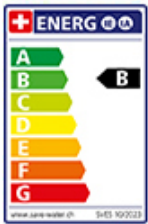

**Product description**

**Label Swiss Energy**

**Pivoting Range**  
160°

**Flow Rate**  
11.40 (l / min (3bar))

**Water jet**  
Normal jet

**Water connection**  
Flexible connecting hose

**Extra**  
Ceramic cartridge