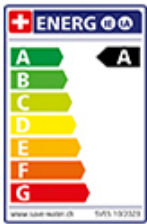

## Label Swiss Energy

**Pivoting Range**

160°

**Flow Rate**

7.40 (l / min (3bar))

**Water jet**

Normal jet

**Lever position**