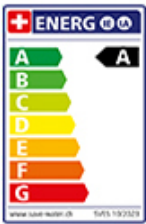

40.002.522.00

Model

Pull-out spray

Surface

PVD coating, Inox Black

Price CHF

1'080,- excl. VAT

Product description

Label Swiss Energy

**Pivoting Range**

360°

Flow Rate

8.00 (l / min (3bar))

Laminar flow

Yes

Type of spout