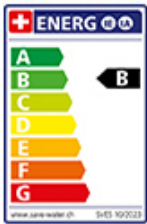

Product description

Label Swiss Energy

Pivoting Range

360°

Flow Rate

9.10 (l / min (3bar))

Type of spout

Spout with nylon hose

Water connection

Flexible connecting hose

Extra

Ceramic cartridge