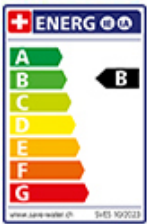

## Label Swiss Energy

**Pivoting Range**

360°

**Flow Rate**

9.10 (l / min (3bar))

**Type of spout**

Spout with nylon hose

**Water connection**