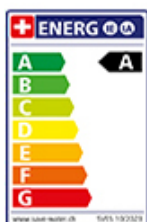

Price CHF
532.- excl. VAT

Product description

Label Swiss Energy

**Pivoting Range**

140°

Flow Rate

7.60 (l / min (3bar))

Water jet