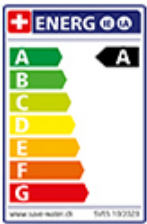

Laufen Twinplus

[> Web link](#)

Serie
Laufen Twinplus

Version
Top Lever

Manufacturer ID
HF905432100000

Article no.
40.001.981.00

Model
Swivel spout

Surface
Chrome

Price CHF
441.- excl. VAT

Product description

Label Swiss Energy

Pivoting Range
140°

Flow Rate
7.10 (l / min (3bar))

Water connection
Flexible connecting hose

Extra
Ceramic cartridge