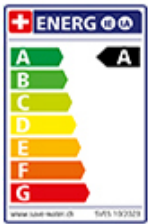

Product description

Label Swiss Energy

Pivoting Range
140°

Flow Rate
7.10 (l / min (3bar))

Water jet
Normal jet

Water connection
Flexible connecting hose

Extra
Ceramic cartridge

Compatible Articles