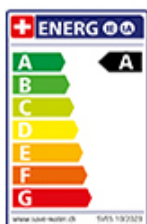

**Laufen Vara Epec All in One**

[> Web link](#)

**Serie**  
Laufen Vara Epec All in One

**Surface**  
Stainless steel, solid

**Article no.**  
40.002.984.00

**VRG**  
7.51  
**Price CHF**  
3'075.- excl. VAT

**Product description**

**Label Swiss Energy**

**Pivoting Range**  
360°

**Flow Rate**  
8.80 (l / min (3bar))

**Type of spout**  
Spout with nylon hose

**Extra**  
Ceramic cartridge

**Accessory**

Optional accessories