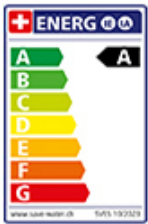

Laufen Vara Epec All in One

[> Web link](#)

Serie
Laufen Vara Epec All in One

Surface
Stainless steel, solid

Article no.
40.002.984.00

VRG
7.51
Price CHF
3'075.- excl. VAT

Product description

Label Swiss Energy

Pivoting Range
360°

Flow Rate
8.80 (l / min (3bar))

Type of spout
Spout with nylon hose

Extra
Ceramic cartridge

Accessory

Optional accessories

> Weblink
40.002.935.00 / CHF
315.-
Müllex X40 L35 Vara

> Weblink
825.000.002.80 / CHF
120.-
Assembly service Müllex
X40 L35 Vara