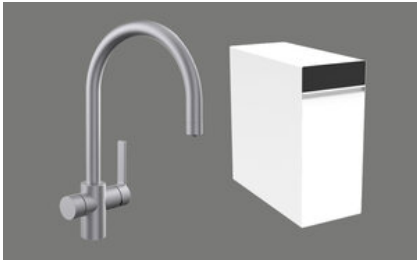

Laufen Vara Epec All in One

[> Web link](#)

Serie
Laufen Vara Epec All in One

Surface
Stainless steel, solid

Article no.
40.002.984.00

VRG
7.51
Price CHF
3'075.- excl. VAT

Product description

Label Swiss Energy

Pivoting Range
360°

Flow Rate
8.80 (l / min (3bar))

Type of spout
Spout with nylon hose

Extra
Ceramic cartridge

Accessory

Optional accessories

> Weblink
40.002.935.00 / CHF
315.-
Müllex X40 L35 Vara

> Weblink
825.000.002.80 / CHF
120.-
Assembly service Müllex
X40 L35 Vara