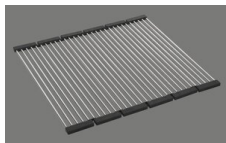

[> Weblink](#)
40.001.138.00 / CHF 125.-
Inox Pad