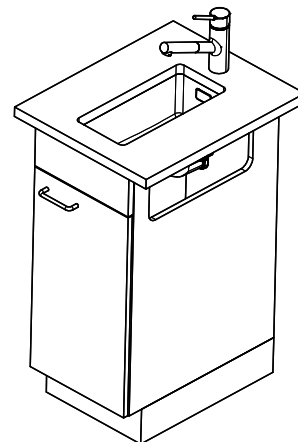

Linero LIO 18U Desino

Masse / Ausschnittkontur
Dimensions / contour de découpe
Dimensioni / contorno dell'apertura