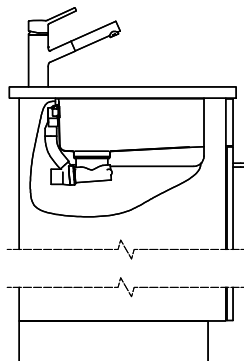

Linero LIO 18U Desino

Masse / Ausschnittkontur
Dimensions / contour de découpe
Dimensioni / contorno dell'apertura