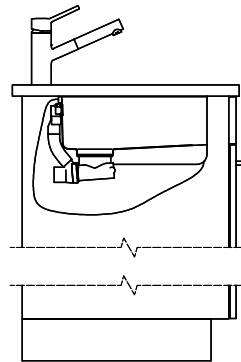

Linero LIO 18U Desino

Masse / Ausschnittkontur
Dimensions / contour de découpe
Dimensioni / contorno dell'apertura