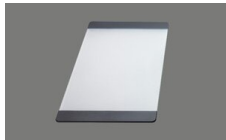

> Weblink
40.000.909.00 / CHF 151.-
Chopping board, made of glass, white