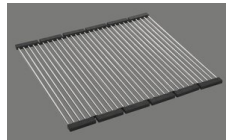

Optional accessories

> Weblink  
40.000.912.00 / CHF 106.-  
Colander, perforated

> Weblink  
40.001.289.00 / CHF 106.-  
Colander, unperforated

> Weblink  
40.000.909.00 / CHF 151.-  
Chopping board, made of glass, white

> Weblink  
40.001.277.00 / CHF 151.-  
Chopping board, made of plastic

> Weblink  
40.001.138.00 / CHF 125.-  
Inox Pad

> Weblink  
40.002.008.00 / CHF 51.-  
Maro dish drainer mat, Dark Grey